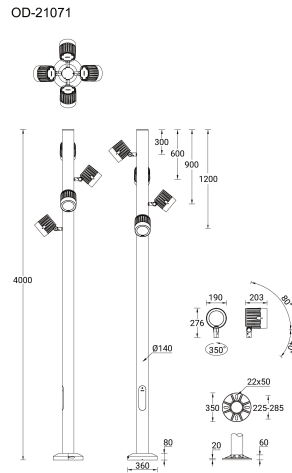

ODESSA 22 (OD-21071)

Product description

Large - Supplied with specific 4 m cylindrical, straight aluminium pole: APD140140-OD

Luminaire Structure

- Die-cast aluminium housing
- Pre-treated before powder coating ensuring high corrosion resistance
- Single cable entry
- One cable gland supplied with 2 m of 3x1.0 sqmm outdoor cable
- Stainless steel fasteners in grade 304 with zinc flake coating (ZFC)
- Durable silicone rubber gasket
- High-efficiency PMMA lens
- Clear toughened glass
- Integral control gear
- Maximum wind load resistance is 160 km/h

Optic

VN

Product colour

Special finishes upon request

ODESSA 22 (OD-21071)

Technical information

Material	Aluminium
Light source	4 x 7 LED
Power	240 W
Lumen	22248 - 23416 lm
Efficacy	93 - 98 lm/W
Driver option	Integral control gear
Driver	Constant current (CC)
Input voltage	220-240 V 50/60 Hz

Optic	VN
Optic value	8°
CCT / CRI	3000K CRI80, 4000K CRI80
Dimming type	On/Off, 1-10V, DALI
Product colours	Black, Dark Grey, White, Matt Silver, Bronze, Concrete - Urban, Softscape - Urban, Stone - Urban, Corten - Urban, Oak - Woodland, Walnut - Woodland, Pine - Woodland
Weight	40.5 kg
Operating temperature	-20 °C to 40 °C
Cable	One cable gland supplied with 2 m of 3x1.0 sqmm outdoor cable

Accessories

4 m - Cylindrical, straight aluminium pole for ODESSA
APD140140-OD

Anti glare visor
A54431

Anti glare louvre
A54631

Linear spread lens
A51814

ODESSA 22 (OD-21071)

Honeycomb louvre
A54121

Root mount kit
A20691