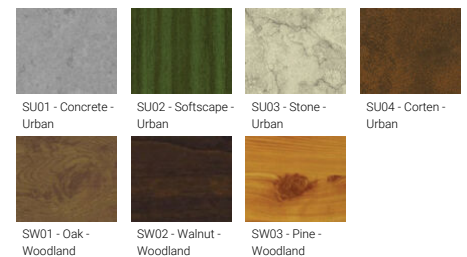

Optic

VN

Product colour

Special finishes upon request

ODESSA 22 (OD-21071)

Technical information

Material	Aluminium
Light source	4 x 7 LED
Power	240 W
Lumen	22248 - 23416 lm
Efficacy	93 - 98 lm/W
Driver option	Integral control gear
Driver	Constant current (CC)
Input voltage	220-240 V 50/60 Hz

Optic	VN
Optic value	8°
CCT / CRI	3000K CRI80, 4000K CRI80
Dimming type	On/Off, 1-10V, DALI
Product colours	Black, Dark Grey, White, Matt Silver, Bronze, Concrete - Urban, Softscape - Urban, Stone - Urban, Corten - Urban, Oak - Woodland, Walnut - Woodland, Pine - Woodland
Weight	40.5 kg
Operating temperature	-20 °C to 40 °C
Cable	One cable gland supplied with 2 m of 3x1.0 sqmm outdoor cable