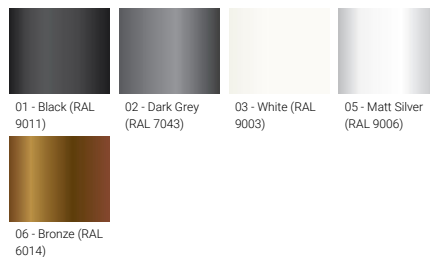

Optic

VN

Product colour

Special finishes upon request

ODESSA 22 (OD-21071)

Technical information

Material	Aluminium
Light source	4 x 7 LED
Power	240 W
Lumen	22248 - 23416 lm
Efficacy	93 - 98 lm/W
Driver option	Integral control gear
Driver	Constant current (CC)
Input voltage	220-240 V 50/60 Hz

Optic	VN
Optic value	8°
CCT / CRI	3000K CRI80, 4000K CRI80
Dimming type	On/Off, 1-10V, DALI
Product colours	Black, Dark Grey, White, Matt Silver, Bronze, Concrete - Urban, Softscape - Urban, Stone - Urban, Corten - Urban, Oak - Woodland, Walnut - Woodland, Pine - Woodland
Weight	40.5 kg
Operating temperature	-20 °C to 40 °C
Cable	One cable gland supplied with 2 m of 3x1.0 sqmm outdoor cable