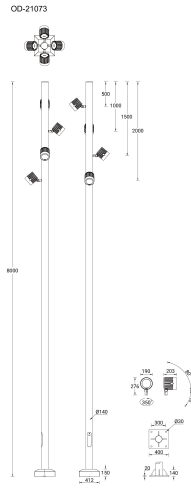

ODESSA 22 (OD-21073)

Technical information

Material	Aluminium
Light source	4 x 7 LED
Power	240 W
Lumen	22248 - 23416 lm
Efficacy	93 - 98 lm/W
Driver option	Integral control gear
Driver	Constant current (CC)
Input voltage	220-240 V 50/60 Hz

Optic	VN
Optic value	8°
CCT / CRI	3000K CRI80, 4000K CRI80
Dimming type	On/Off, 1-10V, DALI
Product colours	Black, Dark Grey, White, Matt Silver, Bronze, Concrete - Urban, Softscape - Urban, Stone - Urban, Corten - Urban, Oak - Woodland, Walnut - Woodland, Pine - Woodland
Weight	55.5 kg
Operating temperature	-20 °C to 40 °C
Cable	One cable gland supplied with 2 m of 3x1.0 sqmm outdoor cable

Through wiring	Single cable entry
Lens / Reflector / Optic	High-efficiency PMMA lens, Clear toughened glass
MacAdam Ellipse	3 SDCM
Lifetime L90B10 (hours)	> 109,000
Lifetime L80B10 (hours)	> 109,000
Lifetime L80B50 (hours)	> 109,000
Variants (On/Off, 1-10V, DALI)	Compatible with EN/ IEC 60598-2-22: Suitable for emergency installations as central supply, non-maintained (Z0)