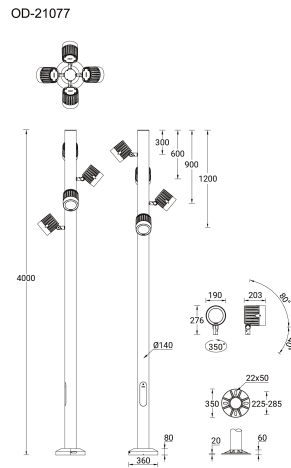

ODESSA 22 (OD-21077)

Technical information

Material	Aluminium
Light source	4 x 7 LED
Power	180 W
Lumen	17508 - 18428 lm
Efficacy	97 - 102 lm/W
Driver option	Integral control gear
Driver	Constant current (CC)
Input voltage	220-240 V 50/60 Hz

Optic	VN
Optic value	8°
CCT / CRI	3000K CRI80, 4000K CRI80
Dimming type	On/Off, 1-10V, DALI
Product colours	Black, Dark Grey, White, Matt Silver, Bronze, Concrete - Urban, Softscape - Urban, Stone - Urban, Corten - Urban, Oak - Woodland, Walnut - Woodland, Pine - Woodland
Weight	40.5 kg
Operating temperature	-20 °C to 40 °C
Cable	One cable gland supplied with 2 m of 3x1.0 sqmm outdoor cable

Through wiring	Single cable entry
Lens / Reflector / Optic	High-efficiency PMMA lens, Clear toughened glass
MacAdam Ellipse	3 SDCM
Lifetime L90B10 (hours)	> 109,000
Lifetime L80B10 (hours)	> 109,000
Lifetime L80B50 (hours)	> 109,000
Variants (On/Off, 1-10V, DALI)	Compatible with EN/ IEC 60598-2-22: Suitable for emergency installations as central supply, non-maintained (Z0)

Accessories