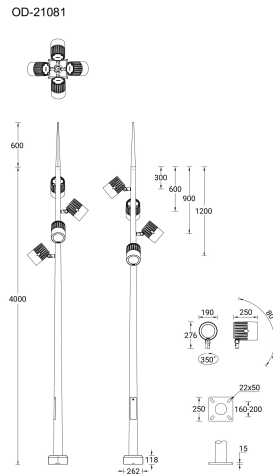

ODESSA 23 (OD-21081)

Technical information

Material	Aluminium
Light source	4 x 1 COB
Power	280 W
Lumen	27636 - 32152 lm
Efficacy	99 - 115 lm/W
Driver option	Integral control gear
Driver	Constant current (CC)

Input voltage	220-240 V 50/60 Hz
Optic	N, M, W, VW
Optic value	21°, 33°, 48°, 70°
CCT / CRI	3000K CRI80, 4000K CRI80
Dimming type	On/Off
Product colours	Black, Dark Grey, White, Matt Silver, Bronze, Concrete - Urban, Softscape - Urban, Stone - Urban, Corten - Urban, Oak - Woodland, Walnut - Woodland, Pine - Woodland
Weight	67 kg

Operating temperature	-20 °C to 40 °C
Cable	One cable gland supplied with 2 m of 3x1.0 sqmm outdoor cable
Through wiring	Single cable entry
Lens / Reflector / Optic	High-efficiency optical reflector, Clear toughened glass
Variants (On/Off)	Compatible with EN/ IEC 60598-2-22: Suitable for emergency installations as central supply, non-maintained (Z0)

Accessories