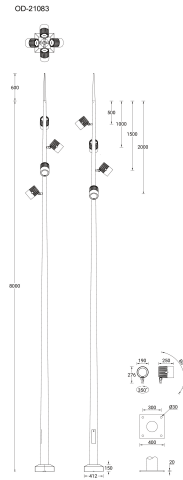

ODESSA 23 (OD-21083)

Technical information

Material	Aluminium
Light source	4 x 1 COB
Power	280 W
Lumen	27636 - 32152 lm
Efficacy	99 - 115 lm/W
Driver option	Integral control gear
Driver	Constant current (CC)

Input voltage	220-240 V 50/60 Hz
Optic	N, M, W, VW
Optic value	21°, 33°, 48°, 70°
CCT / CRI	3000K CRI80, 4000K CRI80
Dimming type	On/Off
Product colours	Black, Dark Grey, White, Matt Silver, Bronze, Concrete - Urban, Softscape - Urban, Stone - Urban, Corten - Urban, Oak - Woodland, Walnut - Woodland, Pine - Woodland
Weight	124 kg

Operating temperature	-20 °C to 40 °C
Cable	One cable gland supplied with 2 m of 3x1.0 sqmm outdoor cable
Through wiring	Single cable entry
Lens / Reflector / Optic	High-efficiency optical reflector, Clear toughened glass
Variants (On/Off)	Compatible with EN/ IEC 60598-2-22: Suitable for emergency installations as central supply, non-maintained (Z0)