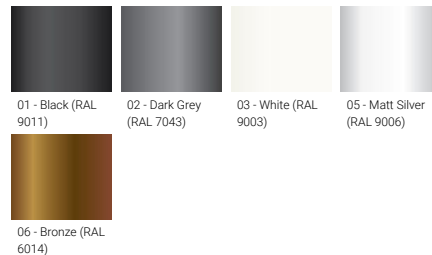

Product colour