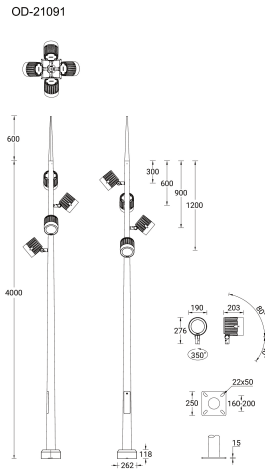

ODESSA 24 (OD-21091)

Technical information

Material	Aluminium
Light source	4 x 7 LED
Power	240 W
Lumen	22248 - 23416 lm
Efficacy	93 - 98 lm/W
Driver option	Integral control gear
Driver	Constant current (CC)
Input voltage	220-240 V 50/60 Hz

Optic	VN
Optic value	8°
CCT / CRI	3000K CRI80, 4000K CRI80
Dimming type	On/Off
Product colours	Black, Dark Grey, White, Matt Silver, Bronze, Concrete - Urban, Softscape - Urban, Stone - Urban, Corten - Urban, Oak - Woodland, Walnut - Woodland, Pine - Woodland
Weight	65.5 kg
Operating temperature	-20 °C to 40 °C
Cable	One cable gland supplied with 2 m of 3x1.0 sqmm outdoor cable

Through wiring	Single cable entry
Lens / Reflector / Optic	High-efficiency PMMA lens, Clear toughened glass
MacAdam Ellipse	3 SDCM
Lifetime L90B10 (hours)	> 109,000
Lifetime L80B10 (hours)	> 109,000
Lifetime L80B50 (hours)	> 109,000
Variants (On/Off)	Compatible with EN/ IEC 60598-2-22: Suitable for emergency installations as central supply, non-maintained (Z0)

Accessories