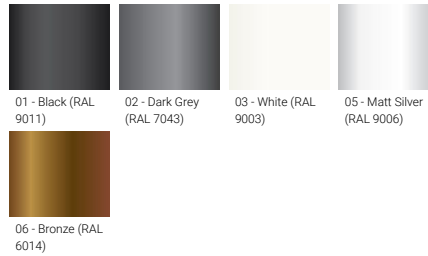

**Optic**

**Product colour**

**Special finishes upon request**

**ODESSA 24 (OD-21096)**

**Technical information**

<b>Material</b>	Aluminium
<b>Light source</b>	4 x 7 LED
<b>Power</b>	132 W
<b>Lumen</b>	4768 - 5688 lm
<b>Efficacy</b>	36 - 43 lm/W
<b>Driver option</b>	Integral control gear
<b>Driver</b>	Constant current (CC)

<b>Input voltage</b>	220-240 V 50/60 Hz
<b>Optic</b>	N, M, E
<b>Optic value</b>	20°, 34°, 24° x 49°
<b>CCT / CRI</b>	RGBW30, RGBW40
<b>Dimming type</b>	DMX, DMX/RDM
<b>Product colours</b>	Black, Dark Grey, White, Matt Silver, Bronze, Concrete - Urban, Softscape - Urban, Stone - Urban, Corten - Urban, Oak - Woodland, Walnut - Woodland, Pine - Woodland
<b>Weight</b>	122.5 kg