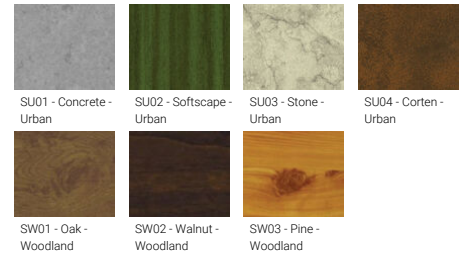

**ODESSA 24 (OD-21096)**

**Product description**

Large - Supplied with specific 8 m cylindrical, tapered galvanised steel pole: SPT180176-OD - RGBW

**Luminaire Structure**

- Single cable entry, through wiring upon request
- One cable gland supplied with 2 m of 5x1.5 sqmm outdoor cable
- High-efficiency PMMA lens
- Clear toughened glass
- Integral control gear

**Optic**

**Product colour**

**Special finishes upon request**

**ODESSA 24 (OD-21096)**

**Technical information**

<b>Material</b>	Aluminium
<b>Light source</b>	4 x 7 LED
<b>Power</b>	132 W
<b>Lumen</b>	4768 - 5688 lm
<b>Efficacy</b>	36 - 43 lm/W
<b>Driver option</b>	Integral control gear
<b>Driver</b>	Constant current (CC)

<b>Input voltage</b>	220-240 V 50/60 Hz
<b>Optic</b>	N, M, E
<b>Optic value</b>	20°, 34°, 24° x 49°
<b>CCT / CRI</b>	RGBW30, RGBW40
<b>Dimming type</b>	DMX, DMX/RDM
<b>Product colours</b>	Black, Dark Grey, White, Matt Silver, Bronze, Concrete - Urban, Softscape - Urban, Stone - Urban, Corten - Urban, Oak - Woodland, Walnut - Woodland, Pine - Woodland
<b>Weight</b>	122.5 kg