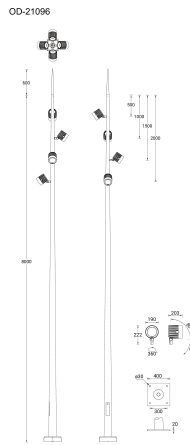

**ODESSA 24 (OD-21096)**

**Product description**

Large - Supplied with specific 8 m cylindrical, tapered galvanised steel pole: SPT180176-OD - RGBW

**Luminaire Structure**

- Single cable entry, through wiring upon request
- One cable gland supplied with 2 m of 5x1.5 sqmm outdoor cable
- High-efficiency PMMA lens
- Clear toughened glass
- Integral control gear

**Optic**

**Product colour**

**Special finishes upon request**

**ODESSA 24 (OD-21096)**

**Technical information**

<b>Material</b>	Aluminium
<b>Light source</b>	4 x 7 LED
<b>Power</b>	132 W
<b>Lumen</b>	4768 - 5688 lm
<b>Efficacy</b>	36 - 43 lm/W
<b>Driver option</b>	Integral control gear
<b>Driver</b>	Constant current (CC)

<b>Input voltage</b>	220-240 V 50/60 Hz
<b>Optic</b>	N, M, E
<b>Optic value</b>	20°, 34°, 24° x 49°
<b>CCT / CRI</b>	RGBW30, RGBW40
<b>Dimming type</b>	DMX, DMX/RDM
<b>Product colours</b>	Black, Dark Grey, White, Matt Silver, Bronze, Concrete - Urban, Softscape - Urban, Stone - Urban, Corten - Urban, Oak - Woodland, Walnut - Woodland, Pine - Woodland
<b>Weight</b>	122.5 kg

<b>Operating temperature</b>	-20 °C to 40 °C
<b>Cable</b>	One cable gland supplied with 2 m of 5x1.5 sqmm outdoor cable
<b>Through wiring</b>	Single cable entry, through wiring upon request
<b>Lens / Reflector / Optic</b>	High-efficiency PMMA lens, Clear toughened glass
<b>Variants (DMX, DMX/RDM)</b>	Compatible with EN/ IEC 60598-2-22: Suitable for emergency installations as central supply, non-maintained (Z0)