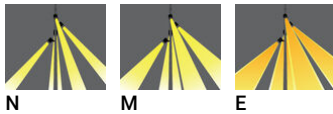

**ODESSA 24 (OD-21096)**

**Product description**

Large - Supplied with specific 8 m cylindrical, tapered galvanised steel pole: SPT180176-OD - RGBW

**Luminaire Structure**

- Single cable entry, through wiring upon request
- One cable gland supplied with 2 m of 5x1.5 sqmm outdoor cable
- High-efficiency PMMA lens
- Clear toughened glass
- Integral control gear

**Optic**

**Product colour**

**Special finishes upon request**

**ODESSA 24 (OD-21096)**

**Technical information**

<b>Material</b>	Aluminium
<b>Light source</b>	4 x 7 LED
<b>Power</b>	132 W
<b>Lumen</b>	4768 - 5688 lm
<b>Efficacy</b>	36 - 43 lm/W
<b>Driver option</b>	Integral control gear
<b>Driver</b>	Constant current (CC)