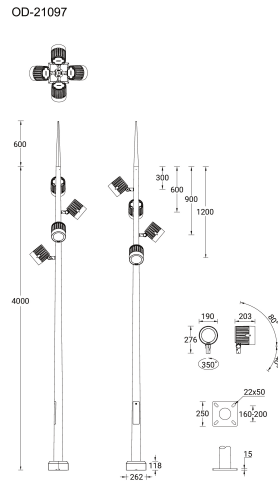

ODESSA 24 (OD-21097)

Technical information

Material	Aluminium
Light source	4 x 7 LED
Power	180 W
Lumen	17508 - 18428 lm
Efficacy	97 - 102 lm/W
Driver option	Integral control gear
Driver	Constant current (CC)
Input voltage	220-240 V 50/60 Hz

Optic	VN
Optic value	8°
CCT / CRI	3000K CRI80, 4000K CRI80
Dimming type	On/Off
Product colours	Black, Dark Grey, White, Matt Silver, Bronze, Concrete - Urban, Softscape - Urban, Stone - Urban, Corten - Urban, Oak - Woodland, Walnut - Woodland, Pine - Woodland
Weight	65.5 kg
Operating temperature	-20 °C to 40 °C
Cable	One cable gland supplied with 2 m of 3x1.0 sqmm outdoor cable

Through wiring	Single cable entry
Lens / Reflector / Optic	High-efficiency PMMA lens, Clear toughened glass
MacAdam Ellipse	3 SDCM
Lifetime L90B10 (hours)	> 109,000
Lifetime L80B10 (hours)	> 109,000
Lifetime L80B50 (hours)	> 109,000
Variants (On/Off)	Compatible with EN/ IEC 60598-2-22: Suitable for emergency installations as central supply, non-maintained (Z0)

Accessories