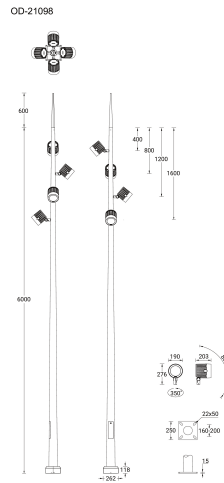

ODESSA 24 (OD-21098)

Product description

Large - Supplied with specific 6 m cylindrical, tapered galvanised steel pole: SPT160147-OD

Luminaire Structure

- Die-cast aluminium housing
- Pre-treated before powder coating ensuring high corrosion resistance
- Single cable entry
- One cable gland supplied with 2 m of 3x1.0 sqmm outdoor cable

- Stainless steel fasteners in grade 304 with zinc flake coating (ZFC)
- Durable silicone rubber gasket
- High-efficiency PMMA lens
- Clear toughened glass

- Integral control gear
- Maximum wind load resistance is 160 km/h
- RGBW available upon request

Optic

VN

Product colour

Special finishes upon request

ODESSA 24 (OD-21098)

Technical information

Material	Aluminium
Light source	4 x 7 LED
Power	180 W
Lumen	17508 - 18428 lm
Efficacy	97 - 102 lm/W
Driver option	Integral control gear
Driver	Constant current (CC)
Input voltage	220-240 V 50/60 Hz

Accessories

6 m - Cylindrical, tapered galvanised steel pole for ODESSA
SPT160147-OD

Anti glare visor
A54431

Anti glare louvre
A54631

Linear spread lens
A51814

ODESSA 24 (OD-21098)

Honeycomb louvre
A54121

Root mount kit
A20491