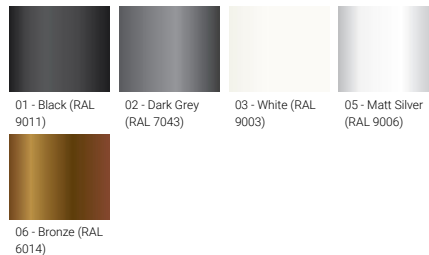

Optic

VN

Product colour

Special finishes upon request

ODESSA 24 (OD-21098)

Technical information

Material	Aluminium
Light source	4 x 7 LED
Power	180 W
Lumen	17508 - 18428 lm
Efficacy	97 - 102 lm/W
Driver option	Integral control gear
Driver	Constant current (CC)
Input voltage	220-240 V 50/60 Hz

Optic	VN
Optic value	8°
CCT / CRI	3000K CRI80, 4000K CRI80
Dimming type	On/Off
Product colours	Black, Dark Grey, White, Matt Silver, Bronze, Concrete - Urban, Softscape - Urban, Stone - Urban, Corten - Urban, Oak - Woodland, Walnut - Woodland, Pine - Woodland
Weight	91 kg
Operating temperature	-20 °C to 40 °C
Cable	One cable gland supplied with 2 m of 3x1.0 sqmm outdoor cable