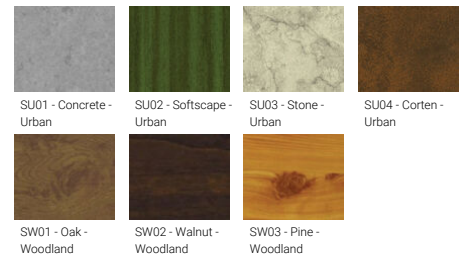

Optic

VN

Product colour

Special finishes upon request

ODESSA 24 (OD-21098)

Technical information

Material	Aluminium
Light source	4 x 7 LED
Power	180 W
Lumen	17508 - 18428 lm
Efficacy	97 - 102 lm/W
Driver option	Integral control gear
Driver	Constant current (CC)
Input voltage	220-240 V 50/60 Hz

Optic	VN
Optic value	8°
CCT / CRI	3000K CRI80, 4000K CRI80
Dimming type	On/Off
Product colours	Black, Dark Grey, White, Matt Silver, Bronze, Concrete - Urban, Softscape - Urban, Stone - Urban, Corten - Urban, Oak - Woodland, Walnut - Woodland, Pine - Woodland
Weight	91 kg
Operating temperature	-20 °C to 40 °C
Cable	One cable gland supplied with 2 m of 3x1.0 sqmm outdoor cable