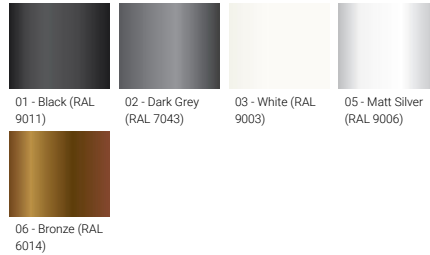

ODESSA 22 (OD-21102)

Product description

Large - Supplied with specific 6 m cylindrical, straight aluminium pole: APD160140-OD - RGBW

Luminaire Structure

- Die-cast aluminium housing
- Pre-treated before powder coating ensuring high corrosion resistance
- Single cable entry
- One cable gland supplied with 2 m of 5x1.5 sqmm outdoor cable

Optic

Product colour

Special finishes upon request

ODESSA 22 (OD-21102)

Technical information

Material	Aluminium
Light source	4 x 7 LED
Power	180 W
Lumen	5480 - 6676 lm
Efficacy	30 - 37 lm/W
Driver option	Integral control gear
Driver	Constant current (CC)

Input voltage	220-240 V 50/60 Hz
Optic	N, M, E
Optic value	20°, 34°, 24° x 49°
CCT / CRI	RGBW30, RGBW40
Dimming type	DMX, DMX/RDM
Product colours	Black, Dark Grey, White, Matt Silver, Bronze, Concrete - Urban, Softscape - Urban, Stone - Urban, Corten - Urban, Oak - Woodland, Walnut - Woodland, Pine - Woodland
Weight	47.5 kg