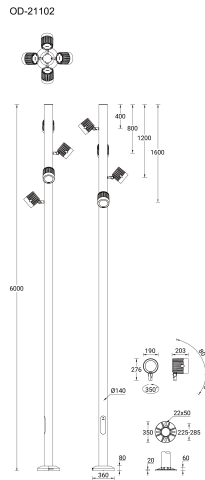

ODESSA 22 (OD-21102)

Product description

Large - Supplied with specific 6 m cylindrical, straight aluminium pole: APD160140-OD - RGBW

Luminaire Structure

- Die-cast aluminium housing
- Pre-treated before powder coating ensuring high corrosion resistance
- Single cable entry
- One cable gland supplied with 2 m of 5x1.5 sqmm outdoor cable

- Stainless steel fasteners in grade 304 with zinc flake coating (ZFC)
- Durable silicone rubber gasket
- High-efficiency PMMA lens
- Clear toughened glass

- Integral control gear
- Maximum wind load resistance is 160 km/h

Optic

Product colour

Special finishes upon request

ODESSA 22 (OD-21102)

Technical information

Material	Aluminium
Light source	4 x 7 LED
Power	180 W
Lumen	5480 - 6676 lm
Efficacy	30 - 37 lm/W
Driver option	Integral control gear
Driver	Constant current (CC)

Operating temperature	-20 °C to 40 °C
Cable	One cable gland supplied with 2 m of 5x1.5 sqmm outdoor cable
Through wiring	Single cable entry
Lens / Reflector / Optic	High-efficiency PMMA lens, Clear toughened glass
Variants (DMX, DMX/RDM)	Compatible with EN/ IEC 60598-2-22: Suitable for emergency installations as central supply, non-maintained (Z0)