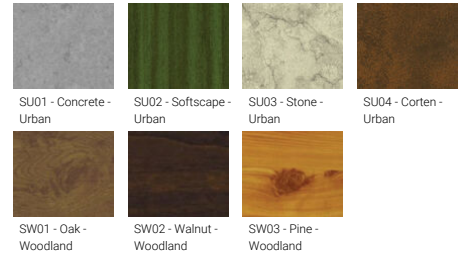

ODESSA 22 (OD-21102)

Product description

Large - Supplied with specific 6 m cylindrical, straight aluminium pole: APD160140-OD - RGBW

Luminaire Structure

- Die-cast aluminium housing
- Pre-treated before powder coating ensuring high corrosion resistance
- Single cable entry
- One cable gland supplied with 2 m of 5x1.5 sqmm outdoor cable

Optic

Product colour

Special finishes upon request

ODESSA 22 (OD-21102)

Technical information

Material	Aluminium
Light source	4 x 7 LED
Power	180 W
Lumen	5480 - 6676 lm
Efficacy	30 - 37 lm/W
Driver option	Integral control gear
Driver	Constant current (CC)

Input voltage	220-240 V 50/60 Hz
Optic	N, M, E
Optic value	20°, 34°, 24° x 49°
CCT / CRI	RGBW30, RGBW40
Dimming type	DMX, DMX/RDM
Product colours	Black, Dark Grey, White, Matt Silver, Bronze, Concrete - Urban, Softscape - Urban, Stone - Urban, Corten - Urban, Oak - Woodland, Walnut - Woodland, Pine - Woodland
Weight	47.5 kg