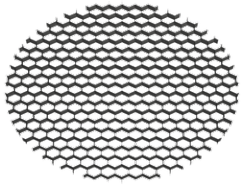

ODESSA 24 (OD-21112)

Product description

Large - Supplied with specific 6 m cylindrical, tapered galvanised steel pole: SPT160147-OD - RGBW

Luminaire Structure

- Single cable entry, through wiring upon request
- One cable gland supplied with 2 m of 5x1.5 sqmm outdoor cable
- High-efficiency PMMA lens
- Clear toughened glass
- Integral control gear

Accessories

4 m - Cylindrical, tapered galvanized steel pole for ODESSA
SPT140118-OD

Anti glare visor
A54431

Anti glare louvre
A54631

Linear spread lens
A51814

ODESSA 24 (OD-21112)

Honeycomb louvre
A54121

Root mount kit
A20491