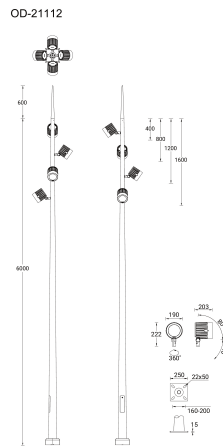

ODESSA 24 (OD-21112)

Product description

Large - Supplied with specific 6 m cylindrical, tapered galvanised steel pole: SPT160147-OD - RGBW

Luminaire Structure

- Single cable entry, through wiring upon request
- One cable gland supplied with 2 m of 5x1.5 sqmm outdoor cable
- High-efficiency PMMA lens
- Clear toughened glass
- Integral control gear

Optic

Product colour

Special finishes upon request

ODESSA 24 (OD-21112)

Technical information

Material	Aluminium
Light source	4 x 7 LED
Power	180 W
Lumen	5480 - 6676 lm
Efficacy	30 - 37 lm/W
Driver option	Integral control gear
Driver	Constant current (CC)

Input voltage	220-240 V 50/60 Hz
Optic	N, M, E
Optic value	20°, 34°, 24° x 49°
CCT / CRI	RGBW30, RGBW40
Dimming type	DMX, DMX/RDM
Product colours	Black, Dark Grey, White, Matt Silver, Bronze, Concrete - Urban, Softscape - Urban, Stone - Urban, Corten - Urban, Oak - Woodland, Walnut - Woodland, Pine - Woodland
Weight	91 kg

Operating temperature	-20 °C to 40 °C
Cable	One cable gland supplied with 2 m of 5x1.5 sqmm outdoor cable
Through wiring	Single cable entry, through wiring upon request
Lens / Reflector / Optic	High-efficiency PMMA lens, Clear toughened glass
Variants (DMX, DMX/RDM)	Compatible with EN/ IEC 60598-2-22: Suitable for emergency installations as central supply, non-maintained (Z0)