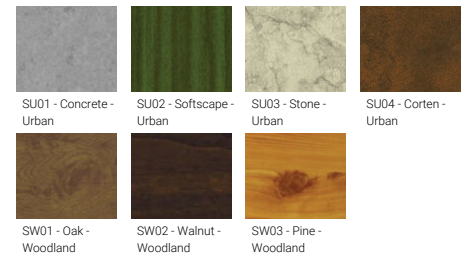

ODESSA 24 (OD-21112)

Product description

Large - Supplied with specific 6 m cylindrical, tapered galvanised steel pole: SPT160147-OD - RGBW

Luminaire Structure

- Single cable entry, through wiring upon request
- One cable gland supplied with 2 m of 5x1.5 sqmm outdoor cable
- High-efficiency PMMA lens
- Clear toughened glass
- Integral control gear

Optic

Product colour

Special finishes upon request

ODESSA 24 (OD-21112)

Technical information

Material	Aluminium
Light source	4 x 7 LED
Power	180 W
Lumen	5480 - 6676 lm
Efficacy	30 - 37 lm/W
Driver option	Integral control gear
Driver	Constant current (CC)

Input voltage	220-240 V 50/60 Hz
Optic	N, M, E
Optic value	20°, 34°, 24° x 49°
CCT / CRI	RGBW30, RGBW40
Dimming type	DMX, DMX/RDM
Product colours	Black, Dark Grey, White, Matt Silver, Bronze, Concrete - Urban, Softscape - Urban, Stone - Urban, Corten - Urban, Oak - Woodland, Walnut - Woodland, Pine - Woodland
Weight	91 kg