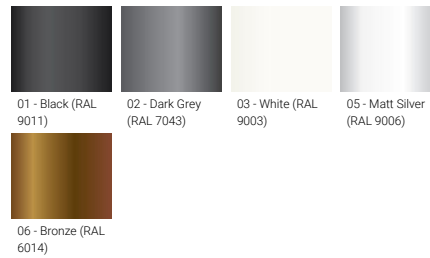

Optic

Product colour

Special finishes upon request

ODESSA 24 (OD-21112)

Technical information

Material	Aluminium
Light source	4 x 7 LED
Power	180 W
Lumen	5480 - 6676 lm
Efficacy	30 - 37 lm/W
Driver option	Integral control gear
Driver	Constant current (CC)

Input voltage	220-240 V 50/60 Hz
Optic	N, M, E
Optic value	20°, 34°, 24° x 49°
CCT / CRI	RGBW30, RGBW40
Dimming type	DMX, DMX/RDM
Product colours	Black, Dark Grey, White, Matt Silver, Bronze, Concrete - Urban, Softscape - Urban, Stone - Urban, Corten - Urban, Oak - Woodland, Walnut - Woodland, Pine - Woodland
Weight	91 kg