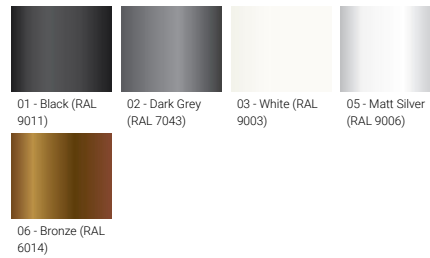

- High-efficiency PMMA lens
- Clear toughened glass

- Integral control gear

Optic

Product colour

Special finishes upon request

ODESSA 24 (OD-21113)

Technical information

Material	Aluminium
Light source	4x7 LED
Power	180 W
Lumen	5480 - 6676 lm
Efficacy	30 - 37 lm/W
Driver option	Integral control gear
Driver	Constant current (CC)

Input voltage	220-240 V 50/60 Hz
Optic	N, M, E
Optic value	20°, 34°, 24° x 49°
CCT / CRI	RGBW30, RGBW40
Dimming type	DMX, DMX/RDM
Product colours	Black, Dark Grey, White, Matt Silver, Bronze, Concrete - Urban, Softscape - Urban, Stone - Urban, Corten - Urban, Oak - Woodland, Walnut - Woodland, Pine - Woodland
Weight	122.5 kg