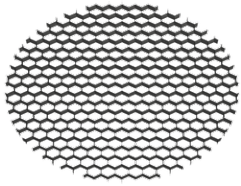

Accessories

4 m - Cylindrical, tapered galvanized steel pole for ODESSA
SPT140118-OD

Anti glare visor
A54431

Anti glare louvre
A54631

Linear spread lens
A51814

ODESSA 24 (OD-21113)

Honeycomb louvre
A54121

Root mount kit
A20491