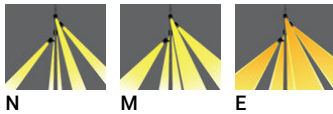

ODESSA 24 (OD-21113)

Product description

Large - Supplied with specific 8 m cylindrical, tapered galvanised steel pole: SPT180176-OD - RGBW

Luminaire Structure

- Single cable entry, through wiring upon request
- One cable gland supplied with 2 m of 5x1.5 sqmm outdoor cable

- High-efficiency PMMA lens
- Clear toughened glass

- Integral control gear

Optic

Product colour

Special finishes upon request

ODESSA 24 (OD-21113)

Technical information

Material	Aluminium
Light source	4x7 LED
Power	180 W
Lumen	5480 - 6676 lm
Efficacy	30 - 37 lm/W
Driver option	Integral control gear
Driver	Constant current (CC)

Input voltage	220-240 V 50/60 Hz
Optic	N, M, E
Optic value	20°, 34°, 24° x 49°
CCT / CRI	RGBW30, RGBW40
Dimming type	DMX, DMX/RDM
Product colours	Black, Dark Grey, White, Matt Silver, Bronze, Concrete - Urban, Softscape - Urban, Stone - Urban, Corten - Urban, Oak - Woodland, Walnut - Woodland, Pine - Woodland
Weight	122.5 kg