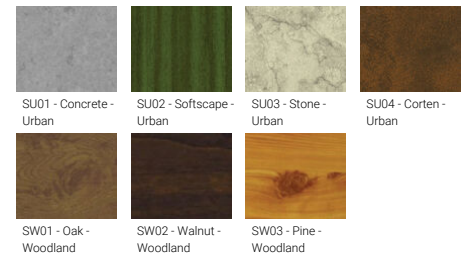

- High-efficiency PMMA lens
- Clear toughened glass

- Integral control gear

Optic

Product colour

Special finishes upon request

ODESSA 24 (OD-21113)

Technical information

Material	Aluminium
Light source	4x7 LED
Power	180 W
Lumen	5480 - 6676 lm
Efficacy	30 - 37 lm/W
Driver option	Integral control gear
Driver	Constant current (CC)

Input voltage	220-240 V 50/60 Hz
Optic	N, M, E
Optic value	20°, 34°, 24° x 49°
CCT / CRI	RGBW30, RGBW40
Dimming type	DMX, DMX/RDM
Product colours	Black, Dark Grey, White, Matt Silver, Bronze, Concrete - Urban, Softscape - Urban, Stone - Urban, Corten - Urban, Oak - Woodland, Walnut - Woodland, Pine - Woodland
Weight	122.5 kg