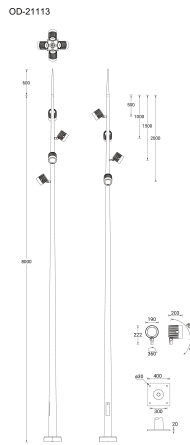

ODESSA 24 (OD-21113)

Product description

Large - Supplied with specific 8 m cylindrical, tapered galvanised steel pole: SPT180176-OD - RGBW

Luminaire Structure

- Single cable entry, through wiring upon request
- One cable gland supplied with 2 m of 5x1.5 sqmm outdoor cable

- High-efficiency PMMA lens
- Clear toughened glass

- Integral control gear

Optic

Product colour

Special finishes upon request

ODESSA 24 (OD-21113)

Technical information

Material	Aluminium
Light source	4x7 LED
Power	180 W
Lumen	5480 - 6676 lm
Efficacy	30 - 37 lm/W
Driver option	Integral control gear
Driver	Constant current (CC)

Input voltage	220-240 V 50/60 Hz
Optic	N, M, E
Optic value	20°, 34°, 24° x 49°
CCT / CRI	RGBW30, RGBW40
Dimming type	DMX, DMX/RDM
Product colours	Black, Dark Grey, White, Matt Silver, Bronze, Concrete - Urban, Softscape - Urban, Stone - Urban, Corten - Urban, Oak - Woodland, Walnut - Woodland, Pine - Woodland
Weight	122.5 kg

Operating temperature	-20 °C to 40 °C
Cable	One cable gland supplied with 2 m of 5x1.5 sqmm outdoor cable
Through wiring	Single cable entry, through wiring upon request
Lens / Reflector / Optic	High-efficiency PMMA lens, Clear toughened glass
Variants (DMX, DMX/RDM)	Compatible with EN/ IEC 60598-2-22: Suitable for emergency installations as central supply, non-maintained (Z0)