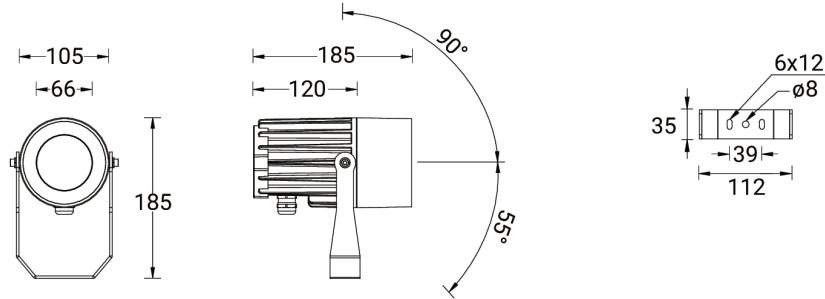

ODESSA 1 (OD-50002)

Technical information

Material	Aluminium
Light source	1 LED
Power	11 W
Lumen	694 - 816 lm
Efficacy	63 - 74 lm/W
Driver option	Integral control gear
Driver	Constant current (CC)
Input voltage	220-240 V 50/60 Hz

Optic	VN
Optic value	8°
CCT / CRI	3000K CRI80, 4000K CRI80
Dimming type	On/Off, 1-10V, DALI
Product colours	Black, Dark Grey, White, Matt Silver, Bronze, Concrete - Urban, Softscape - Urban, Stone - Urban, Corten - Urban, Oak - Woodland, Walnut - Woodland, Pine - Woodland
Weight	1.7 kg
Operating temperature	-20 °C to 40 °C
Cable	One IP68 connector supplied with 0.2 m of 3x1.0 sqmm outdoor cable

Through wiring	Single cable entry
Lens / Reflector / Optic	High-efficiency PMMA lens, Clear toughened glass
MacAdam Ellipse	3 SDCM
Lifetime L90B10 (hours)	> 109,000
Lifetime L80B10 (hours)	> 109,000
Lifetime L80B50 (hours)	> 109,000
Variants (On/Off, 1-10V, DALI)	Compatible with EN/ IEC 60598-2-22: Suitable for emergency installations as central supply, non-maintained (Z0)

OD-50002

Accessories