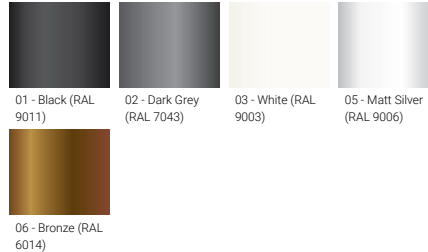

ODESSA 2-GF (OD-50041)

Product description

Fixed-base gobo projector

Luminaire Structure

- Die-cast aluminium housing
- Pre-treated before powder coating ensuring high corrosion resistance
- Adjustable: Tilt 80° (Up) & 40° (Down), Rotation 350°
- Gasketed side-entry gobo access hatch
- Two cable entries for through wiring
- Stainless steel fasteners in grade 304 with zinc flake coating (ZFC)
- Durable silicone rubber gasket
- Clear toughened glass
- Internal rear collimating lens
- Three optional forward-lens focal lengths
- Integral control gear
- Gobo holder (suitable for metal or glass gobos)
- Takes standard Size-E gobos

Optic

Product colour

Special finishes upon request

ODESSA 2-GF (OD-50041)

Technical information

Material	Aluminium
Light source	1 LED
Power	37 W
Lumen	93 - 249 lm
Efficacy	4 - 12 lm/W
Driver option	Integral control gear