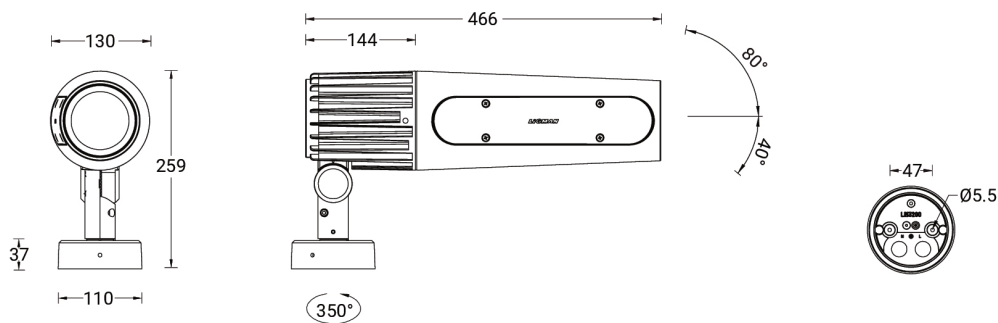

ODESSA 2-GF (OD-50041)

Technical information

Material	Aluminium
Light source	1 LED
Power	37 W
Lumen	93 - 249 lm
Efficacy	4 - 12 lm/W
Driver option	Integral control gear

Driver	Constant current (CC)
Input voltage	220-240 V 50/60 Hz
Optic	N, M, W
Optic value	12°, 18°, 32°
CCT / CRI	7500K CRI70
Dimming type	On/Off, DALI

Product colours	Black, Dark Grey, White, Matt Silver, Bronze, Concrete - Urban, Softscape - Urban, Stone - Urban, Corten - Urban, Oak - Woodland, Walnut - Woodland, Pine - Woodland
Weight	4.90 kg
Operating temperature	-20 °C to 40 °C
Through wiring	Two cable entries for through wiring
Lens / Reflector / Optic	Clear toughened glass, Internal rear collimating lens, Three optional forward-lens focal lengths
Variants (DALI)	Compatible with EN/ IEC 60598-2-22: Suitable for emergency installations as central supply, non-maintained (Z0)

OD-50041