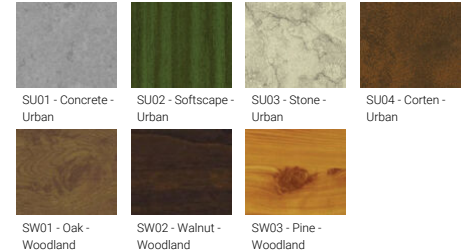

Optic

Product colour

Special finishes upon request

ODESSA 2-GF (OD-50041)

Technical information

Material	Aluminium
Light source	1 LED
Power	37 W
Lumen	93 - 249 lm
Efficacy	4 - 12 lm/W
Driver option	Integral control gear

ODESSA 2-GF (OD-50041)

CUSTOM - Gray scale - Glass
gobo - E Size
A53521

Leaves - Glass gobo - E Size
A55621

Tropical leaves - Glass gobo - E
Size
A55721

Branches - Glass gobo - E Size
A55821

Water - Glass gobo - E Size
A55921