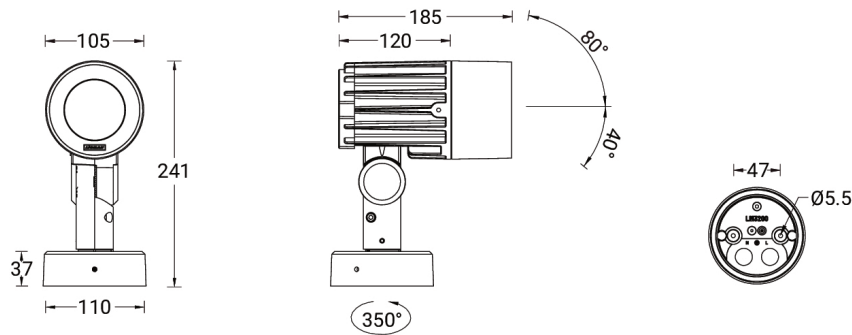

ODESSA 5 (OD-50072)

Technical information

Material	Aluminium
Light source	1 LED
Power	11 W
Lumen	694 - 816 lm
Efficacy	63 - 74 lm/W
Driver option	Integral control gear
Driver	Constant current (CC)
Input voltage	220-240 V 50/60 Hz
Optic	VN

Optic value	8°
CCT / CRI	3000K CRI80, 4000K CRI80
Bug	B1-U0-G0
ULR	0%
ULOR	0%
CIE flux code n°3	100
Dimming type	On/Off, 1-10V, DALI
Product colours	Black, Dark Grey, White, Matt Silver, Bronze, Concrete - Urban, Softscape - Urban, Stone - Urban, Corten - Urban, Oak - Woodland, Walnut - Woodland, Pine - Woodland
Weight	2.8 kg

Operating temperature	-20 °C to 40 °C
Through wiring	Single cable entry
Lens / Reflector / Optic	High-efficiency PMMA lens, Clear toughened glass
MacAdam Ellipse	3 SDCM
Lifetime L90B10 (hours)	> 109,000
Lifetime L80B10 (hours)	> 109,000
Lifetime L80B50 (hours)	> 109,000
Variants (On/Off, 1-10V, DALI)	Compatible with EN/ IEC 60598-2-22: Suitable for emergency installations as central supply, non-maintained (Z0)

OD-50072