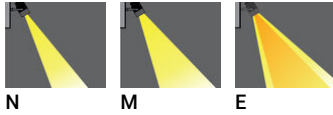

ODESSA 12 (OD-50142)

Product description

Large - RGBW

Luminaire Structure

- Die-cast aluminium housing
- Pre-treated before powder coating ensuring high corrosion resistance
- Single cable entry
- Three IP68 connectors supplied with 0.2 m of 3x1.0 sqmm outdoor cable and 2x0.2 m of 2x0.5 sqmm outdoor shielded cable

- Stainless steel fasteners in grade 304 with zinc flake coating (ZFC)
- Durable silicone rubber gasket
- High-efficiency PMMA lens
- Clear toughened glass

- Integral control gear
- Arm mounting installation

Optic

N M E

Product colour

01 - Black (RAL 9011)   02 - Dark Grey (RAL 7043)   03 - White (RAL 9003)   05 - Matt Silver (RAL 9006)
06 - Bronze (RAL 6014)

Special finishes upon request

SU01 - Concrete - Urban   SU02 - Softscape - Urban   SU03 - Stone - Urban   SU04 - Corten - Urban
SW01 - Oak - Woodland   SW02 - Walnut - Woodland   SW03 - Pine - Woodland