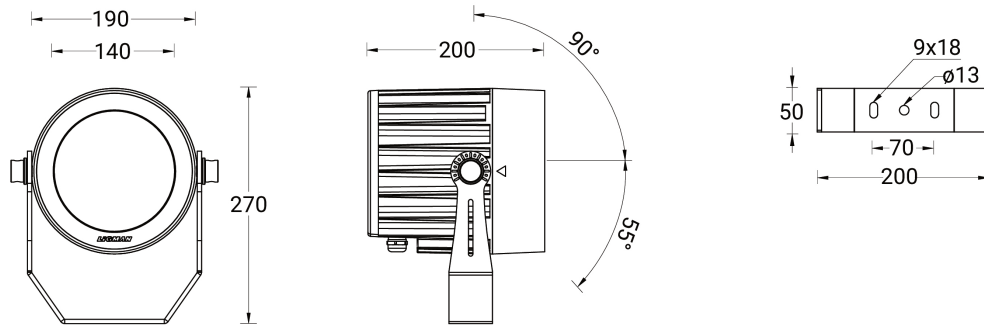

ODESSA 12 (OD-50142)

Technical information

Material	Aluminium
Light source	7 LED
Power	33 W
Lumen	1192 - 1422 lm
Efficacy	36 - 43 lm/W
Driver option	Integral control gear

Driver	Constant current (CC)
Input voltage	220-240 V 50/60 Hz
Optic	N, M, E
Optic value	20°, 34°, 24° x 49°
CCT / CRI	RGBW30, RGBW40
Dimming type	DMX, DMX/RDM

Product colours	Black, Dark Grey, White, Matt Silver, Bronze, Concrete - Urban, Softscape - Urban, Stone - Urban, Corten - Urban, Oak - Woodland, Walnut - Woodland, Pine - Woodland
Weight	5.0 kg
Operating temperature	-20 °C to 40 °C
Cable	Three IP68 connectors supplied with 0.2 m of 3x1.0 sqmm outdoor cable and 2x0.2 m of 2x0.5 sqmm outdoor shielded cable
Through wiring	Single cable entry
Lens / Reflector / Optic	High-efficiency PMMA lens, Clear toughened glass

OD-50142

Accessories