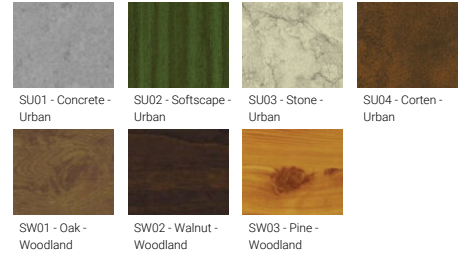

**Optic**

**N M E**

**Product colour**

01 - Black (RAL 9011)    02 - Dark Grey (RAL 7043)    03 - White (RAL 9003)    05 - Matt Silver (RAL 9006)  
06 - Bronze (RAL 6014)

**Special finishes upon request**

SU01 - Concrete - Urban    SU02 - Softscape - Urban    SU03 - Stone - Urban    SU04 - Corten - Urban  
SW01 - Oak - Woodland    SW02 - Walnut - Woodland    SW03 - Pine - Woodland

**ODESSA 12 (OD-50142)**

|                                 |  |
|---------------------------------|--|
| <b>Product colours</b>          | Black, Dark Grey, White, Matt Silver, Bronze, Concrete - Urban, Softscape - Urban, Stone - Urban, Corten - Urban, Oak - Woodland, Walnut - Woodland, Pine - Woodland |
| <b>Weight</b>                   | 5.0 kg   |
| <b>Operating temperature</b>    | -20 °C to 40 °C  |
| <b>Cable</b>                    | Three IP68 connectors supplied with 0.2 m of 3x1.0 sqmm outdoor cable and 2x0.2 m of 2x0.5 sqmm outdoor shielded cable   |
| <b>Through wiring</b>           | Single cable entry   |
| <b>Lens / Reflector / Optic</b> | High-efficiency PMMA lens, Clear toughened glass   |