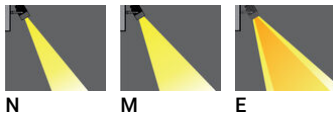

ODESSA 12 (OD-50144)

Product description

Large - RGBW

Luminaire Structure

- Die-cast aluminium housing
- Pre-treated before powder coating ensuring high corrosion resistance
- Single cable entry
- Three IP68 connectors supplied with 0.2 m of 3x1.0 sqmm outdoor cable and 2x0.2 m of 2x0.5 sqmm outdoor shielded cable

- Stainless steel fasteners in grade 304 with zinc flake coating (ZFC)
- Durable silicone rubber gasket
- High-efficiency PMMA lens
- Clear toughened glass

- Integral control gear
- Arm mounting installation

Optic

Product colour

Special finishes upon request