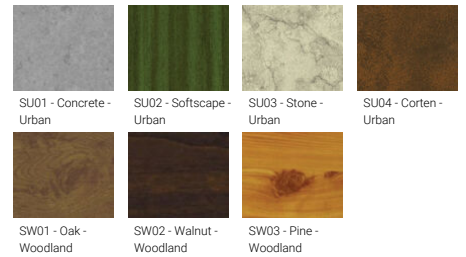

Optic

Product colour

Special finishes upon request

ODESSA 12 (OD-50144)

Technical information

Material	Aluminium
Light source	7 LED
Power	45 W
Lumen	1370 - 1669 lm
Efficacy	30 - 37 lm/W
Driver option	Integral control gear
Driver	Constant current (CC)
Input voltage	220-240 V 50/60 Hz

Optic	N, M, E
Optic value	20°, 34°, 24° x 49°
CCT / CRI	RGBW30, RGBW40
Dimming type	DMX, DMX/RDM
Product colours	Black, Dark Grey, White, Matt Silver, Bronze, Concrete - Urban, Softscape - Urban, Stone - Urban, Corten - Urban, Oak - Woodland, Walnut - Woodland, Pine - Woodland
Weight	5.0 kg
Operating temperature	-20 °C to 40 °C
Cable	Three IP68 connectors supplied with 0.2 m of 3x1.0 sqmm outdoor cable and 2x0.2 m of 2x0.5 sqmm outdoor shielded cable