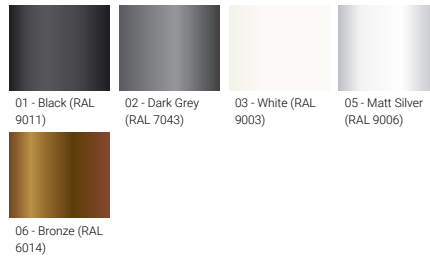

Optic

Product colour