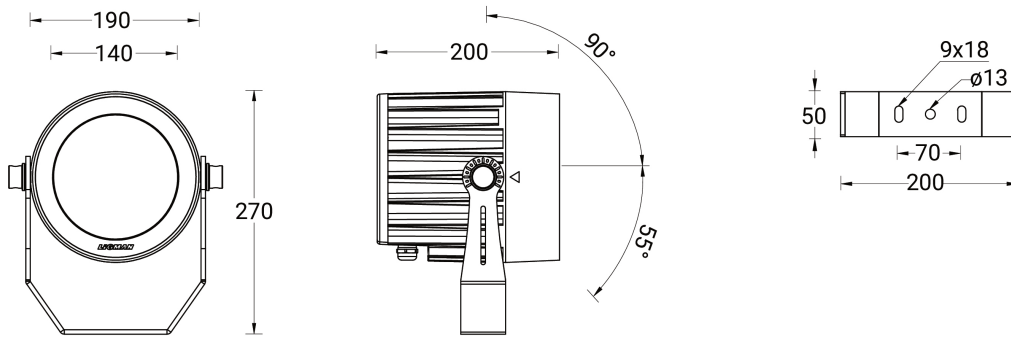

ODESSA 12 (OD-50144)

Technical information

Material	Aluminium
Light source	7 LED
Power	45 W
Lumen	1370 - 1669 lm
Efficacy	30 - 37 lm/W
Driver option	Integral control gear
Driver	Constant current (CC)
Input voltage	220-240 V 50/60 Hz

Optic	N, M, E
Optic value	20°, 34°, 24° x 49°
CCT / CRI	RGBW30, RGBW40
Dimming type	DMX, DMX/RDM
Product colours	Black, Dark Grey, White, Matt Silver, Bronze, Concrete - Urban, Softscape - Urban, Stone - Urban, Corten - Urban, Oak - Woodland, Walnut - Woodland, Pine - Woodland
Weight	5.0 kg
Operating temperature	-20 °C to 40 °C
Cable	Three IP68 connectors supplied with 0.2 m of 3x1.0 sqmm outdoor cable and 2x0.2 m of 2x0.5 sqmm outdoor shielded cable

Through wiring	Single cable entry
Lens / Reflector / Optic	High-efficiency PMMA lens, Clear toughened glass
MacAdam Ellipse	7 SDCM
Lifetime L90B10 (hours)	> 15,000
Lifetime L80B10 (hours)	> 31,000
Lifetime L80B50 (hours)	> 34,000

OD-50144

Accessories