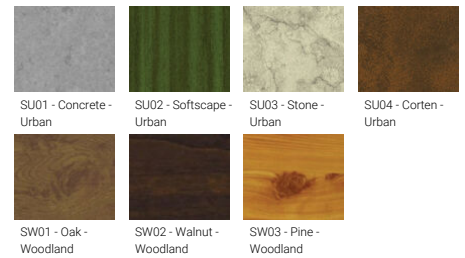

Special finishes upon request