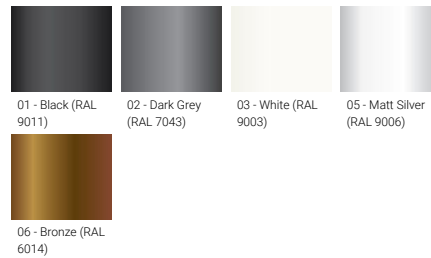

- Stainless steel fasteners in grade 304 with zinc flake coating (ZFC)
- Durable silicone rubber gasket
- High-efficiency optical reflector
- Clear toughened glass

- Integral control gear

**Optic**

**Product colour**

<b>Input voltage</b>	220-240 V 50/60 Hz
<b>Optic</b>	N, M, W, VW
<b>Optic value</b>	21°, 33°, 48°, 70°
<b>CCT / CRI</b>	3000K CRI80, 4000K CRI80
<b>Dimming type</b>	On/Off, 1-10V, DALI
<b>Product colours</b>	Black, Dark Grey, White, Matt Silver, Bronze, Concrete - Urban, Softscape - Urban, Stone - Urban, Corten - Urban, Oak - Woodland, Walnut - Woodland, Pine - Woodland
<b>Weight</b>	6.5 kg