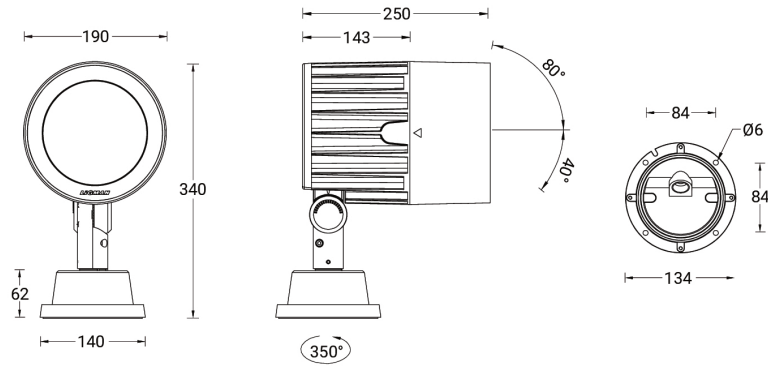

ODESSA 13 (OD-50151)

Technical information

Material	Aluminium
Light source	1 COB
Power	70 W
Lumen	6909 - 8038 lm
Efficacy	99 - 115 lm/W
Driver option	Integral control gear
Driver	Constant current (CC)

Input voltage	220-240 V 50/60 Hz
Optic	N, M, W, VW
Optic value	21°, 33°, 48°, 70°
CCT / CRI	3000K CRI80, 4000K CRI80
Dimming type	On/Off, 1-10V, DALI
Product colours	Black, Dark Grey, White, Matt Silver, Bronze, Concrete - Urban, Softscape - Urban, Stone - Urban, Corten - Urban, Oak - Woodland, Walnut - Woodland, Pine - Woodland
Weight	6.5 kg

Operating temperature	-20 °C to 40 °C
Through wiring	Single cable entry
Lens / Reflector / Optic	High-efficiency optical reflector, Clear toughened glass
MacAdam Ellipse	3 SDCM
Lifetime L90B10 (hours)	> 61,000
Variants (On/Off, DALI)	Compatible with EN/ IEC 60598-2-22: Suitable for emergency installations as central supply, non-maintained (Z0)

OD-50151

Accessories