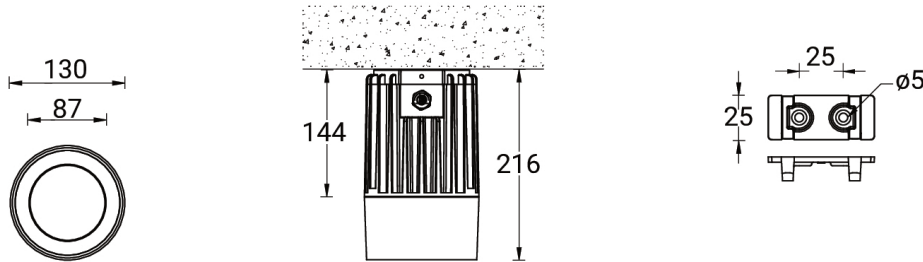

ODESSA 2 (OD-80011)

Technical information

Material	Aluminium
Light source	1 COB
Power	35 W
Lumen	2962 - 3545 lm
Efficacy	85 - 101 lm/W
Driver option	Integral control gear
Driver	Constant current (CC)
Input voltage	220-240 V 50/60 Hz
Optic	N, M, W, VW

Optic value	15°, 24°, 47°, 66°
CCT / CRI	3000K CRI80, 4000K CRI80
Bug	B2-U0-G0, B3-U0-G0
ULR	0%
ULOR	0%
CIE flux code n°3	100, 99
Dimming type	On/Off, DALI
Product colours	Black, Dark Grey, White, Matt Silver, Bronze, Concrete - Urban, Softscape - Urban, Stone - Urban, Corten - Urban, Oak - Woodland, Walnut - Woodland, Pine - Woodland
Weight	2.3 kg

Operating temperature	-20 °C to 40 °C
Cable	One cable gland supplied with 0.2 m of 3x1.0 sqmm outdoor cable
Through wiring	Single cable entry, through wiring upon request
Lens / Reflector / Optic	Clear toughened glass, High-efficiency optical reflector
MacAdam Ellipse	3 SDCM
Lifetime L90B10 (hours)	> 55,000
Variants (DALI)	Compatible with EN/ IEC 60598-2-22: Suitable for emergency installations as central supply, non-maintained (Z0)

OD-80011