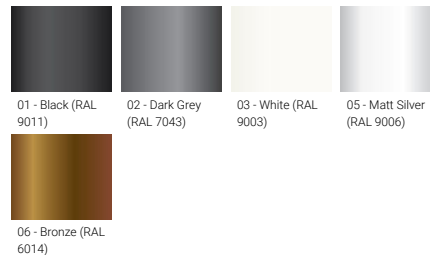

- Stainless steel fasteners in grade 304 with zinc flake coating (ZFC)
- Durable silicone rubber gasket
- Clear toughened glass
- High-efficiency optical reflector

- Integral control gear

**Optic**

**Product colour**

<b>Optic value</b>	15°, 24°, 47°, 66°
<b>CCT / CRI</b>	3000K CRI80, 4000K CRI80
<b>Bug</b>	B2-U0-G0, B3-U0-G0
<b>ULR</b>	0%
<b>ULOR</b>	0%
<b>CIE flux code n°3</b>	100, 99
<b>Dimming type</b>	On/Off, DALI
<b>Product colours</b>	Black, Dark Grey, White, Matt Silver, Bronze, Concrete - Urban, Softscape - Urban, Stone - Urban, Corten - Urban, Oak - Woodland, Walnut - Woodland, Pine - Woodland
<b>Weight</b>	2.3 kg