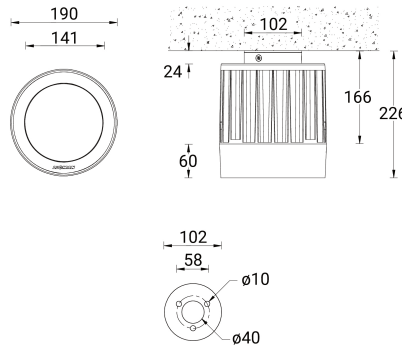

ODESSA 18 (OD-80031)

Technical information

Material	Aluminium
Light source	7 LED
Power	60 W
Lumen	5562 - 5854 lm
Efficacy	93 - 98 lm/W
Driver option	Integral control gear
Driver	Constant current (CC)
Input voltage	220-240 V 50/60 Hz

Optic	VN
Optic value	8°
CCT / CRI	3000K CRI80, 4000K CRI80
Dimming type	On/Off, 1-10V, DALI
Product colours	Black, Dark Grey, White, Matt Silver, Bronze, Concrete - Urban, Softscape - Urban, Stone - Urban, Corten - Urban, Oak - Woodland, Walnut - Woodland, Pine - Woodland
Weight	6.4 kg
Operating temperature	-20 °C to 40 °C
Cable	One cable gland supplied with 0.2 m of 3x1.0 sqmm outdoor cable

Through wiring	Single cable entry, through wiring upon request
Lens / Reflector / Optic	Clear toughened glass
MacAdam Ellipse	3 SDCM
Lifetime L90B10 (hours)	> 109,000
Lifetime L80B10 (hours)	> 109,000
Lifetime L80B50 (hours)	> 109,000
Variants (On/Off, 1-10V, DALI)	Compatible with EN/ IEC 60598-2-22: Suitable for emergency installations as central supply, non-maintained (Z0)

OD-80031

Accessories