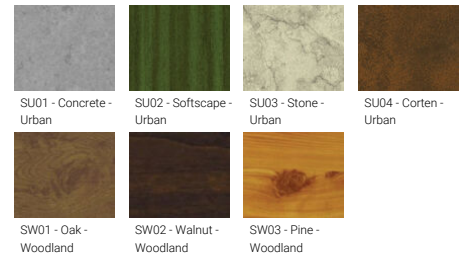

**Optic**

VN

**Product colour**

**Special finishes upon request**

**ODESSA 18 (OD-80031)**

**Technical information**

<b>Material</b>	Aluminium
<b>Light source</b>	7 LED
<b>Power</b>	60 W
<b>Lumen</b>	5562 - 5854 lm
<b>Efficacy</b>	93 - 98 lm/W
<b>Driver option</b>	Integral control gear
<b>Driver</b>	Constant current (CC)
<b>Input voltage</b>	220-240 V 50/60 Hz

<b>Optic</b>	VN
<b>Optic value</b>	8°
<b>CCT / CRI</b>	3000K CRI80, 4000K CRI80
<b>Dimming type</b>	On/Off, 1-10V, DALI
<b>Product colours</b>	Black, Dark Grey, White, Matt Silver, Bronze, Concrete - Urban, Softscape - Urban, Stone - Urban, Corten - Urban, Oak - Woodland, Walnut - Woodland, Pine - Woodland
<b>Weight</b>	6.4 kg
<b>Operating temperature</b>	-20 °C to 40 °C
<b>Cable</b>	One cable gland supplied with 0.2 m of 3x1.0 sqmm outdoor cable