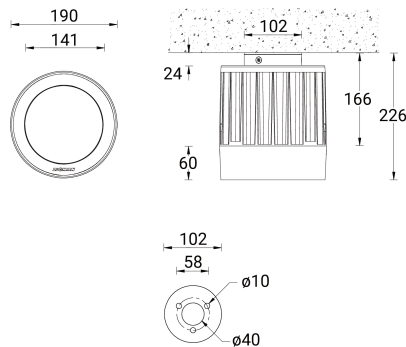

ODESSA 18 (OD-80032)

Technical information

Material	Aluminium
Light source	7 LED
Power	33 W
Lumen	1192 - 1422 lm
Efficacy	36 - 43 lm/W
Driver option	Integral control gear
Driver	Constant current (CC)
Input voltage	220-240 V 50/60 Hz

Optic	N, M, E
Optic value	20°, 34°, 24° x 49°
CCT / CRI	RGBW30, RGBW40, RGBW65
Dimming type	DMX, DMX/RDM
Product colours	Black, Dark Grey, White, Matt Silver, Bronze, Concrete - Urban, Softscape - Urban, Stone - Urban, Corten - Urban, Oak - Woodland, Walnut - Woodland, Pine - Woodland
Weight	6.4 kg
Operating temperature	-20 °C to 40 °C
Cable	One cable gland supplied with 0.2 m of 5x1.0 sqmm outdoor cable

Through wiring	Single cable entry, through wiring upon request
Lens / Reflector / Optic	Clear toughened glass
MacAdam Ellipse	7 SDCM
Lifetime L90B10 (hours)	> 15,000
Lifetime L80B10 (hours)	> 31,000
Lifetime L80B50 (hours)	> 34,000

OD-80032

Accessories