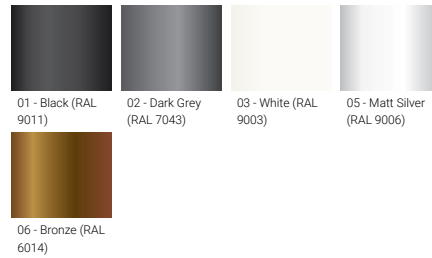

**ODESSA 18 (OD-80032)**

**Product description**

Large - RGBW

**Luminaire Structure**

- Die-cast aluminium housing
- Pre-treated before powder coating ensuring high corrosion resistance
- Single cable entry, through wiring upon request

**Optic**

**Product colour**

**Special finishes upon request**

**ODESSA 18 (OD-80032)**

**Technical information**

<b>Material</b>	Aluminium
<b>Light source</b>	7 LED
<b>Power</b>	33 W
<b>Lumen</b>	1192 - 1422 lm
<b>Efficacy</b>	36 - 43 lm/W
<b>Driver option</b>	Integral control gear
<b>Driver</b>	Constant current (CC)
<b>Input voltage</b>	220-240 V 50/60 Hz