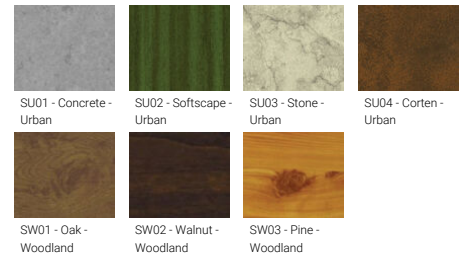

**ODESSA 18 (OD-80032)**

**Product description**

Large - RGBW

**Luminaire Structure**

- Die-cast aluminium housing
- Pre-treated before powder coating ensuring high corrosion resistance
- Single cable entry, through wiring upon request

**Optic**

**Product colour**

**Special finishes upon request**

**ODESSA 18 (OD-80032)**

**Technical information**

<b>Material</b>	Aluminium
<b>Light source</b>	7 LED
<b>Power</b>	33 W
<b>Lumen</b>	1192 - 1422 lm
<b>Efficacy</b>	36 - 43 lm/W
<b>Driver option</b>	Integral control gear
<b>Driver</b>	Constant current (CC)
<b>Input voltage</b>	220-240 V 50/60 Hz

<b>Optic</b>	N, M, E
<b>Optic value</b>	20°, 34°, 24° x 49°
<b>CCT / CRI</b>	RGBW30, RGBW40, RGBW65
<b>Dimming type</b>	DMX, DMX/RDM
<b>Product colours</b>	Black, Dark Grey, White, Matt Silver, Bronze, Concrete - Urban, Softscape - Urban, Stone - Urban, Corten - Urban, Oak - Woodland, Walnut - Woodland, Pine - Woodland
<b>Weight</b>	6.4 kg
<b>Operating temperature</b>	-20 °C to 40 °C
<b>Cable</b>	One cable gland supplied with 0.2 m of 5x1.0 sqmm outdoor cable