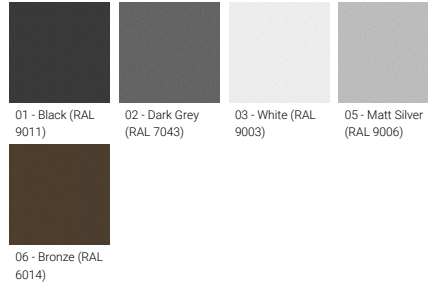

**Optic**

VN

**Product colour**

**Special finishes upon request**

**ODESSA 18 (OD-80033)**

**Technical information**

<b>Material</b>	Aluminium
<b>Light source</b>	7 LED
<b>Power</b>	45 W
<b>Lumen</b>	4290 - 4607 lm
<b>Efficacy</b>	95 - 102 lm/W
<b>Driver option</b>	Integral control gear
<b>Driver</b>	Constant current (CC)
<b>Input voltage</b>	220-240 V 50/60 Hz
<b>Optic</b>	VN

<b>Optic value</b>	8°
<b>CCT / CRI</b>	2700K CRI80, 3000K CRI80, 4000K CRI80
<b>Bug</b>	B3-U0-G0
<b>ULR</b>	<1%
<b>ULOR</b>	<1%
<b>CIE flux code n°3</b>	100
<b>Dimming type</b>	On/Off, 1-10V, DALI
<b>Product colours</b>	Black, Dark Grey, White, Matt Silver, Bronze, Concrete - Urban, Softscape - Urban, Stone - Urban, Corten - Urban, Oak - Woodland, Walnut - Woodland, Pine - Woodland
<b>Weight</b>	6.4 kg