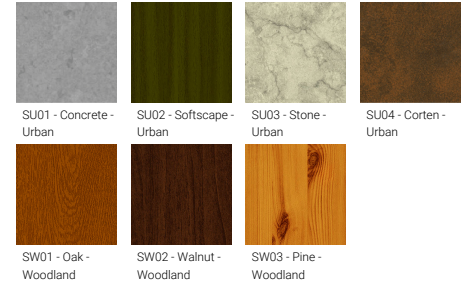

**Optic**

VN

**Product colour**

**Special finishes upon request**

**ODESSA 18 (OD-80033)**

**Technical information**

<b>Material</b>	Aluminium
<b>Light source</b>	7 LED
<b>Power</b>	45 W
<b>Lumen</b>	4290 - 4607 lm
<b>Efficacy</b>	95 - 102 lm/W
<b>Driver option</b>	Integral control gear
<b>Driver</b>	Constant current (CC)
<b>Input voltage</b>	220-240 V 50/60 Hz
<b>Optic</b>	VN

<b>Optic value</b>	8°
<b>CCT / CRI</b>	2700K CRI80, 3000K CRI80, 4000K CRI80
<b>Bug</b>	B3-U0-G0
<b>ULR</b>	<1%
<b>ULOR</b>	<1%
<b>CIE flux code n°3</b>	100
<b>Dimming type</b>	On/Off, 1-10V, DALI
<b>Product colours</b>	Black, Dark Grey, White, Matt Silver, Bronze, Concrete - Urban, Softscape - Urban, Stone - Urban, Corten - Urban, Oak - Woodland, Walnut - Woodland, Pine - Woodland
<b>Weight</b>	6.4 kg