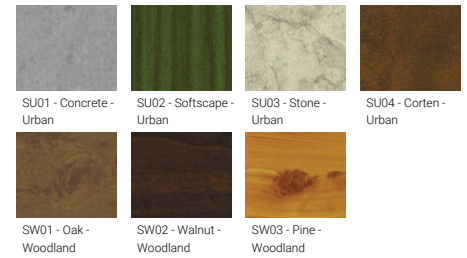

**Optic**

VN

**Product colour**

**Special finishes upon request**

**ODESSA 18 (OD-80033)**

**Technical information**

<b>Material</b>	Aluminium
<b>Light source</b>	7 LED
<b>Power</b>	45 W
<b>Lumen</b>	4377 - 4607 lm
<b>Efficacy</b>	97 - 102 lm/W
<b>Driver option</b>	Integral control gear
<b>Driver</b>	Constant current (CC)
<b>Input voltage</b>	220-240 V 50/60 Hz

<b>Optic</b>	VN
<b>Optic value</b>	8°
<b>CCT / CRI</b>	3000K CRI80, 4000K CRI80
<b>Dimming type</b>	On/Off, 1-10V, DALI
<b>Product colours</b>	Black, Dark Grey, White, Matt Silver, Bronze, Concrete - Urban, Softscape - Urban, Stone - Urban, Corten - Urban, Oak - Woodland, Walnut - Woodland, Pine - Woodland
<b>Weight</b>	6.4 kg
<b>Operating temperature</b>	-20 °C to 40 °C
<b>Cable</b>	One cable gland supplied with 0.2 m of 3x1.0 sqmm outdoor cable