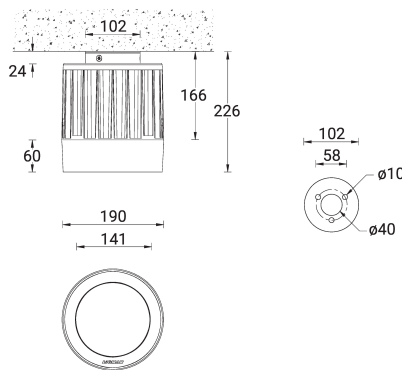

ODESSA 18 (OD-80033)

Technical information

Material	Aluminium
Light source	7 LED
Power	45 W
Lumen	4290 - 4607 lm
Efficacy	95 - 102 lm/W
Driver option	Integral control gear
Driver	Constant current (CC)
Input voltage	220-240 V 50/60 Hz
Optic	VN

Optic value	8°
CCT / CRI	2700K CRI80, 3000K CRI80, 4000K CRI80
Bug	B3-U0-G0
ULR	<1%
ULOR	<1%
CIE flux code n°3	100
Dimming type	On/Off, 1-10V, DALI
Product colours	Black, Dark Grey, White, Matt Silver, Bronze, Concrete - Urban, Softscape - Urban, Stone - Urban, Corten - Urban, Oak - Woodland, Walnut - Woodland, Pine - Woodland
Weight	6.4 kg

Operating temperature	-20 °C to 40 °C
Cable	One cable gland supplied with 0.2 m of 3x1.0 sqmm outdoor cable
Through wiring	Single cable entry, through wiring upon request
Lens / Reflector / Optic	Clear toughened glass
MacAdam Ellipse	3 SDCM
Lifetime L90B10 (hours)	> 109,000
Lifetime L80B10 (hours)	> 109,000
Lifetime L80B50 (hours)	> 109,000
Variants (On/Off, 1-10V, DALI)	Compatible with EN/ IEC 60598-2-22: Suitable for emergency installations as central supply, non-maintained (Z0)

OD-80033