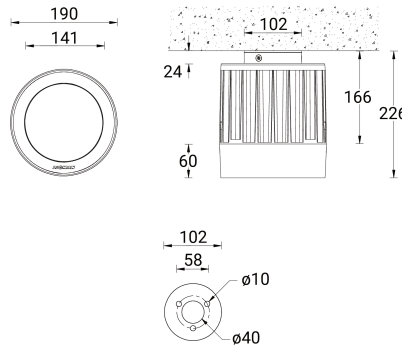

ODESSA 18 (OD-80033)

Technical information

Material	Aluminium
Light source	7 LED
Power	45 W
Lumen	4377 - 4607 lm
Efficacy	97 - 102 lm/W
Driver option	Integral control gear
Driver	Constant current (CC)
Input voltage	220-240 V 50/60 Hz

Optic	VN
Optic value	8°
CCT / CRI	3000K CRI80, 4000K CRI80
Dimming type	On/Off, 1-10V, DALI
Product colours	Black, Dark Grey, White, Matt Silver, Bronze, Concrete - Urban, Softscape - Urban, Stone - Urban, Corten - Urban, Oak - Woodland, Walnut - Woodland, Pine - Woodland
Weight	6.4 kg
Operating temperature	-20 °C to 40 °C
Cable	One cable gland supplied with 0.2 m of 3x1.0 sqmm outdoor cable

Through wiring	Single cable entry, through wiring upon request
Lens / Reflector / Optic	Clear toughened glass
MacAdam Ellipse	3 SDCM
Lifetime L90B10 (hours)	> 109,000
Lifetime L80B10 (hours)	> 109,000
Lifetime L80B50 (hours)	> 109,000
Variants (On/Off, 1-10V, DALI)	Compatible with EN/ IEC 60598-2-22: Suitable for emergency installations as central supply, non-maintained (Z0)

OD-80033

Accessories