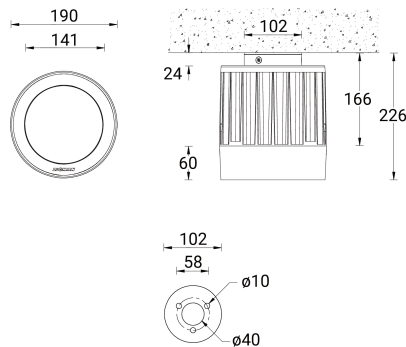

ODESSA 18 (OD-80034)

Technical information

Material	Aluminium
Light source	7 LED
Power	45 W
Lumen	1370 - 1669 lm
Efficacy	30 - 37 lm/W
Driver option	Integral control gear
Driver	Constant current (CC)
Input voltage	220-240 V 50/60 Hz

Optic	N, M, E
Optic value	20°, 34°, 24° x 49°
CCT / CRI	RGBW30, RGBW40, RGBW65
Dimming type	DMX, DMX/RDM
Product colours	Black, Dark Grey, White, Matt Silver, Bronze, Concrete - Urban, Softscape - Urban, Stone - Urban, Corten - Urban, Oak - Woodland, Walnut - Woodland, Pine - Woodland
Weight	6.4 kg
Operating temperature	-20 °C to 40 °C
Cable	One cable gland supplied with 0.2 m of 5x1.0 sqmm outdoor cable

Through wiring	Single cable entry, through wiring upon request
Lens / Reflector / Optic	Clear toughened glass
MacAdam Ellipse	7 SDCM
Lifetime L90B10 (hours)	> 15,000
Lifetime L80B10 (hours)	> 31,000
Lifetime L80B50 (hours)	> 34,000

OD-80034

Accessories