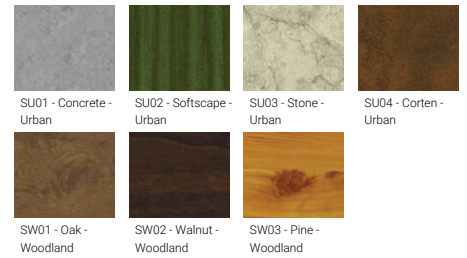

Special finishes upon request