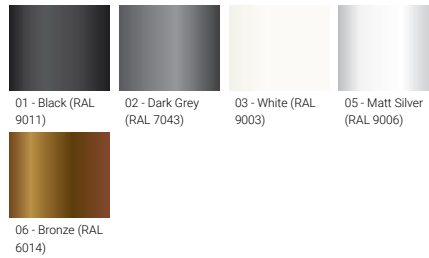

Optic

N M E

Product colour

Special finishes upon request

ODESSA 18 (OD-80034)

Technical information

Material	Aluminium
Light source	7 LED
Power	45 W
Lumen	1370 - 1669 lm
Efficacy	30 - 37 lm/W
Driver option	Integral control gear
Driver	Constant current (CC)
Input voltage	220-240 V 50/60 Hz