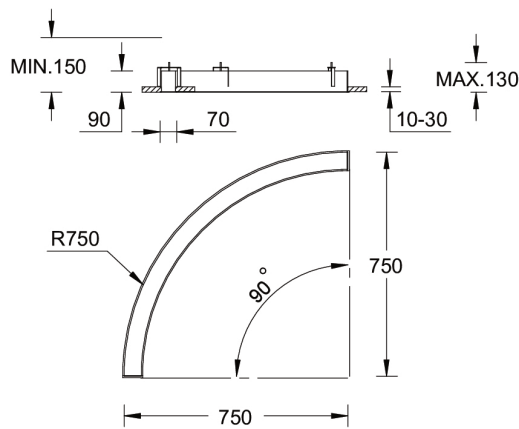

OULU 2 (OUL-80114)

Technical information

Material	Aluminium
Light source	384 LED
Power	21 W
Lumen	674 lm
Efficacy	26 lm/W

Driver option	Integral control gear
Driver	Constant current (CC)
Input voltage	220-240 V 50/60 Hz
Optic	0
CCT / CRI	RGBW40

Dimming type	DMX, DMX/RDM
Product colours	Black, White, Matt Silver, Concrete - Urban, Softscape - Urban, Stone - Urban, Corten - Urban, Oak - Woodland, Walnut - Woodland, Pine - Woodland
Weight	3.0 kg
Operating temperature	-20 °C to 40 °C
Variants (DMX/RDM)	Compatible with EN/ IEC 60598-2-22: Suitable for emergency installations as central supply, non-maintained (Z0)

OUL-80114