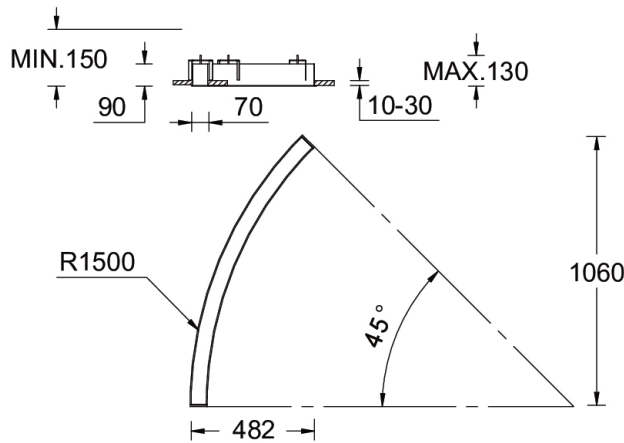

OULU 3 (OUL-80221)

Technical information

Material	Aluminium
Light source	144 LED
Power	18 W
Lumen	1663 - 1732 lm
Efficacy	92 - 96 lm/W
Driver option	Integral control gear for On/Off (-ND), DALI (-DA). Remote driver is included for 1-10V (-DI)

Driver	Constant current (CC)
Input voltage	220-240 V 50/60 Hz
Optic	0
Optic value	Opal
CCT / CRI	3000K CRI80, 4000K CRI80
Dimming type	On/Off, 1-10V, DALI

Product colours	Black, White, Matt Silver, Concrete - Urban, Softscape - Urban, Stone - Urban, Corten - Urban, Oak - Woodland, Walnut - Woodland, Pine - Woodland
Weight	3.4 kg
Operating temperature	-20 °C to 40 °C
Variants (On/Off, 1-10V, DALI)	Compatible with EN/ IEC 60598-2-22: Suitable for emergency installations as central supply, non-maintained (Z0)

OUL-80221