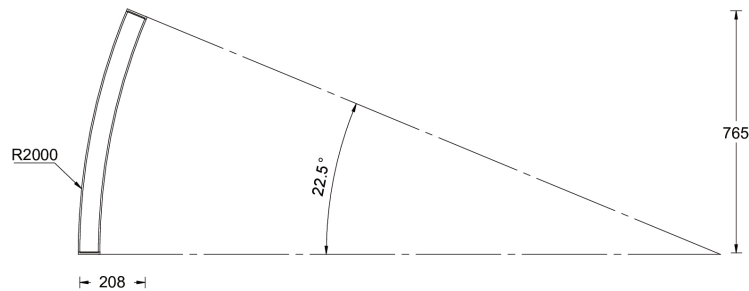

OULU 4 (OUL-80311)

Technical information

Material	Aluminium	Driver	Constant current (CC)	Product colours	Black, White, Matt Silver, Concrete - Urban, Softscape - Urban, Stone - Urban, Corten - Urban, Oak - Woodland, Walnut - Woodland, Pine - Woodland
Light source	96 LED	Input voltage	220-240 V 50/60 Hz	Weight	2.4 kg
Power	13 W	Optic	0	Operating temperature	-20 °C to 40 °C
Lumen	1266 - 1321 lm	Optic value	Opal	Variants (On/Off, 1-10V, DALI)	Compatible with EN/ IEC 60598-2-22: Suitable for emergency installations as central supply, non-maintained (Z0)
Efficacy	97 - 102 lm/W	CCT / CRI	3000K CRI80, 4000K CRI80		
Driver option	Integral control gear for On/Off (-ND), DALI (-DA). Remote driver is included for 1-10V (-DI)	Dimming type	On/Off, 1-10V, DALI