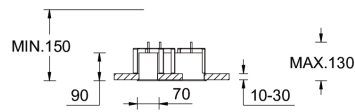

OULU 4 (OUL-80311)

Technical information

Material	Aluminium	Driver	Constant current (CC)	Product colours	Black, White, Matt Silver, Concrete - Urban, Softscape - Urban, Stone - Urban, Corten - Urban, Oak - Woodland, Walnut - Woodland, Pine - Woodland
Light source	96 LED	Input voltage	220-240 V 50/60 Hz	Weight	2.4 kg
Power	13 W	Optic	0	Operating temperature	-20 °C to 40 °C
Lumen	1266 - 1321 lm	Optic value	Opal	Variants (On/Off, 1-10V, DALI)	Compatible with EN/ IEC 60598-2-22: Suitable for emergency installations as central supply, non-maintained (Z0)
Efficacy	97 - 102 lm/W	CCT / CRI	3000K CRI80, 4000K CRI80		
Driver option	Integral control gear for On/Off (-ND), DALI (-DA). Remote driver is included for 1-10V (-DI)	Dimming type	On/Off, 1-10V, DALI		

OUL-80311