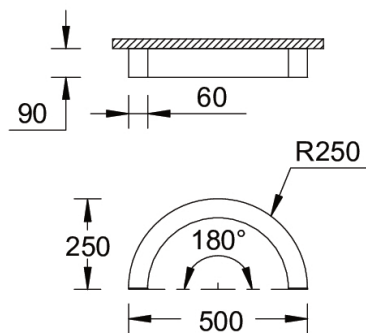

OULU 5 (OUL-80402)

Technical information

Material	Aluminium	Driver option	Integral control gear	Dimming type	DALI
Light source	144 LED	Driver	Constant current (CC)	Product colours	Black, White, Matt Silver, Concrete - Urban, Softscape - Urban, Stone - Urban, Corten - Urban, Oak - Woodland, Walnut - Woodland, Pine - Woodland
Power	13 W	Input voltage	220-240 V 50/60 Hz	Weight	1.9 kg
Lumen	1234 lm	Optic	0	Operating temperature	-20 °C to 40 °C
Efficacy	95 lm/W	CCT / CRI	TW (2700K - 6500K)	Variants (DALI)	Compatible with EN/ IEC 60598-2-22: Suitable for emergency installations as central supply, non-maintained (Z0)

Oulu 250