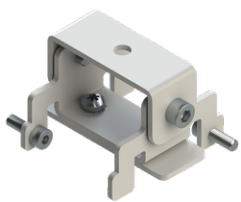

**OULU 5** (OUL-80402)**Product description**

Down - 180° - R250 - TW

**Luminaire Structure**

- Integral control gear

**Optic**

0

**Product colour**01 - Black (RAL  
9011)03 - White (RAL  
9003)05 - Matt Silver  
(RAL 9006)**Special finishes upon request**SU01 - Concrete -  
UrbanSU02 - Softscape -  
UrbanSU03 - Stone -  
UrbanSU04 - Corten -  
UrbanSW01 - Oak -  
WoodlandSW02 - Walnut -  
WoodlandSW03 - Pine -  
Woodland

**OULU 5** (OUL-80402)

**Technical information**

<b>Material</b>	Aluminium	<b>Driver option</b>	Integral control gear	<b>Dimming type</b>	DALI
<b>Light source</b>	144 LED	<b>Driver</b>	Constant current (CC)	<b>Product colours</b>	Black, White, Matt Silver, Concrete - Urban, Softscape - Urban, Stone - Urban, Corten - Urban, Oak - Woodland, Walnut - Woodland, Pine - Woodland
<b>Power</b>	13 W	<b>Input voltage</b>	220-240 V 50/60 Hz	<b>Weight</b>	1.9 kg
<b>Lumen</b>	1234 lm	<b>Optic</b>	0	<b>Operating temperature</b>	-20 °C to 40 °C
<b>Efficacy</b>	95 lm/W	<b>CCT / CRI</b>	TW (2700K - 6500K)	<b>Variants (DALI)</b>	Compatible with EN/ IEC 60598-2-22: Suitable for emergency installations as central supply, non-maintained (Z0)

**Oulu 250**

**Accessories**

Ceiling-mounting bracket (40 mm profile)  
**A81381**

Wireless bluetooth converter  
**A90291**

Xpress wireless switch  
**A90591**

DALI Control System  
**Control-DALI**