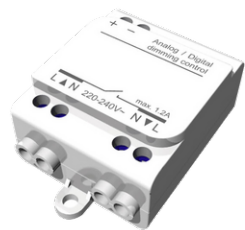

**OULU 5** (OUL-80402)**Product description**

Down - 180° - R250 - TW

**Luminaire Structure**

- Integral control gear

**Optic**

0

**Product colour**01 - Black (RAL  
9011)03 - White (RAL  
9003)05 - Matt Silver  
(RAL 9006)**Special finishes upon request**SU01 - Concrete -  
UrbanSU02 - Softscape -  
UrbanSU03 - Stone -  
UrbanSU04 - Corten -  
UrbanSW01 - Oak -  
WoodlandSW02 - Walnut -  
WoodlandSW03 - Pine -  
Woodland

**OULU 5** (OUL-80402)

**Technical information**

<b>Material</b>	Aluminium	<b>Driver option</b>	Integral control gear	<b>Dimming type</b>	DALI
<b>Light source</b>	144 LED	<b>Driver</b>	Constant current (CC)	<b>Product colours</b>	Black, White, Matt Silver, Concrete - Urban, Softscape - Urban, Stone - Urban, Corten - Urban, Oak - Woodland, Walnut - Woodland, Pine - Woodland
<b>Power</b>	13 W	<b>Input voltage</b>	220-240 V 50/60 Hz	<b>Weight</b>	1.9 kg
<b>Lumen</b>	1234 lm	<b>Optic</b>	0	<b>Operating temperature</b>	-20 °C to 40 °C
<b>Efficacy</b>	95 lm/W	<b>CCT / CRI</b>	TW (2700K - 6500K)	<b>Variants (DALI)</b>	Compatible with EN/ IEC 60598-2-22: Suitable for emergency installations as central supply, non-maintained (Z0)

**Oulu 250**

**Accessories**

Ceiling-mounting bracket (40 mm profile)  
**A81381**

Wireless bluetooth converter  
**A90291**

Xpress wireless switch  
**A90591**

DALI Control System  
**Control-DALI**