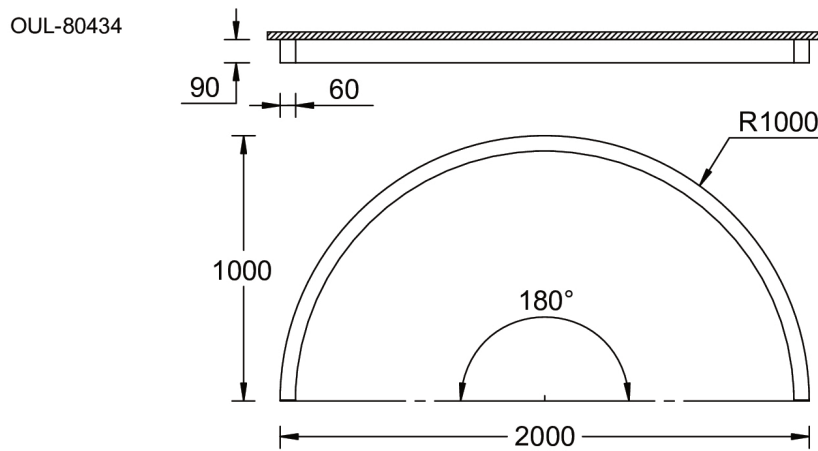

OULU 5 (OUL-80434)

Technical information

Material	Aluminium	Driver option	Integral control gear	Dimming type	DMX, DMX/RDM
Light source	960 LED	Driver	Constant current (CC)	Product colours	Black, White, Matt Silver, Concrete - Urban, Softscape - Urban, Stone - Urban, Corten - Urban, Oak - Woodland, Walnut - Woodland, Pine - Woodland
Power	54 W	Input voltage	220-240 V 50/60 Hz	Weight	7.3 kg
Lumen	1911 lm	Optic	0	Operating temperature	-20 °C to 40 °C
Efficacy	74 lm/W	CCT / CRI	RGBW40	Variants (DMX/RDM)	Compatible with EN/ IEC 60598-2-22: Suitable for emergency installations as central supply, non-maintained (Z0)

Accessories