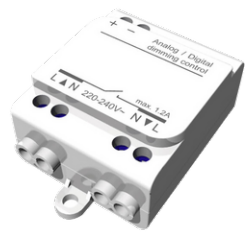

<b>Material</b>	Aluminium
<b>Light source</b>	96 LED
<b>Power</b>	26 W
<b>Lumen</b>	2492 - 2596 lm
<b>Efficacy</b>	96 - 100 lm/W
<b>Driver option</b>	Integral control gear for On/Off (-ND), DALI (-DA). Remote driver is included for 1-10V (-DI)

<b>Driver</b>	Constant current (CC)
<b>Input voltage</b>	220-240 V 50/60 Hz
<b>Optic</b>	O
<b>Optic value</b>	Opal
<b>Optic (2nd)</b>	O
<b>Optic (2nd) value</b>	Opal

<b>CCT / CRI</b>	3000K CRI80, 4000K CRI80
<b>Dimming type</b>	On/Off, 1-10V, DALI
<b>Product colours</b>	Black, White, Matt Silver, Concrete - Urban, Softscape - Urban, Stone - Urban, Corten - Urban, Oak - Woodland, Walnut - Woodland, Pine - Woodland
<b>Weight</b>	2.6 kg
<b>Operating temperature</b>	-20 °C to 40 °C
<b>Variants (On/Off, 1-10V, DALI)</b>	Compatible with EN/ IEC 60598-2-22: Suitable for emergency installations as central supply, non-maintained (Z0)

**Oulu 250**

**Accessories**

Continuous-coupler bracket  
**A81781**

Wireless bluetooth converter  
**A90291**

Xpress wireless switch  
**A90591**

DALI Control System  
**Control-DALI**