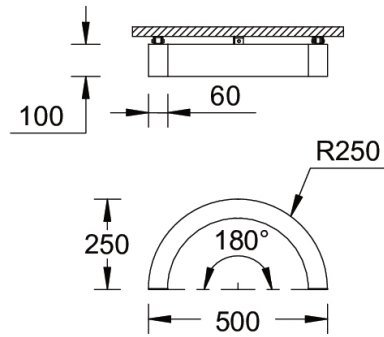

OULU 5 (OUL-80501)

Technical information

Material	Aluminium
Light source	96 LED
Power	26 W
Lumen	2492 - 2596 lm
Efficacy	96 - 100 lm/W
Driver option	Integral control gear for On/Off (-ND), DALI (-DA). Remote driver is included for 1-10V (-DI)

Driver	Constant current (CC)
Input voltage	220-240 V 50/60 Hz
Optic	O
Optic value	Opal
Optic (2nd)	O
Optic (2nd) value	Opal

CCT / CRI	3000K CRI80, 4000K CRI80
Dimming type	On/Off, 1-10V, DALI
Product colours	Black, White, Matt Silver, Concrete - Urban, Softscape - Urban, Stone - Urban, Corten - Urban, Oak - Woodland, Walnut - Woodland, Pine - Woodland
Weight	2.6 kg
Operating temperature	-20 °C to 40 °C
Variants (On/Off, 1-10V, DALI)	Compatible with EN/ IEC 60598-2-22: Suitable for emergency installations as central supply, non-maintained (Z0)

Oulu 250