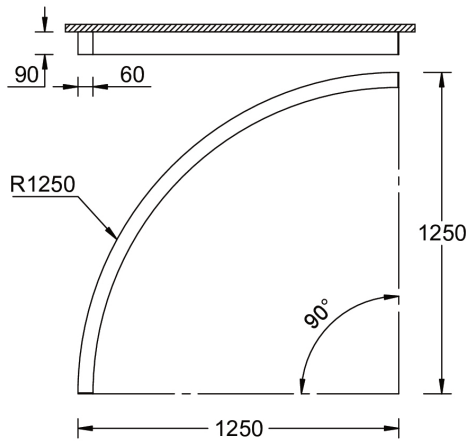

OULU 6 (OUL-80631)

Technical information

Material	Aluminium
Light source	240 LED
Power	33 W
Lumen	3271 - 3415 lm
Efficacy	99 - 103 lm/W
Driver option	Integral control gear for On/Off (-ND), DALI (-DA). Remote driver is included for 1-10V (-DI)

Driver	Constant current (CC)
Input voltage	220-240 V 50/60 Hz
Optic	0
Optic value	Opal
CCT / CRI	3000K CRI80, 4000K CRI80
Dimming type	On/Off, 1-10V, DALI

Product colours	Black, White, Matt Silver, Concrete - Urban, Softscape - Urban, Stone - Urban, Corten - Urban, Oak - Woodland, Walnut - Woodland, Pine - Woodland
Weight	5.0 kg
Operating temperature	-20 °C to 40 °C
Variants (1-10V, DALI)	Compatible with EN/ IEC 60598-2-22: Suitable for emergency installations as central supply, non-maintained (Z0)

OUL-80631