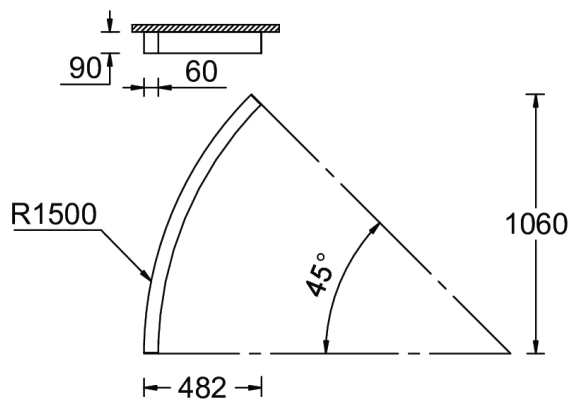

OULU 7 (OUL-80821)

Technical information

Material	Aluminium
Light source	144 LED
Power	18 W
Lumen	1663 - 1732 lm
Efficacy	92 - 96 lm/W
Driver option	Integral control gear for On/Off (-ND), DALI (-DA). Remote driver is included for 1-10V (-DI)

Driver	Constant current (CC)
Input voltage	220-240 V 50/60 Hz
Optic	0
Optic value	Opal
CCT / CRI	3000K CRI80, 4000K CRI80
Dimming type	On/Off, 1-10V, DALI

Product colours	Black, White, Matt Silver, Concrete - Urban, Softscape - Urban, Stone - Urban, Corten - Urban, Oak - Woodland, Walnut - Woodland, Pine - Woodland
Weight	3.2 kg
Operating temperature	-20 °C to 40 °C
Variants (On/Off, 1-10V, DALI)	Compatible with EN/ IEC 60598-2-22: Suitable for emergency installations as central supply, non-maintained (Z0)

OUL-80821