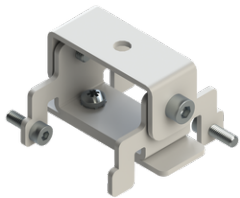

Accessories

Ceiling-mounting bracket (40 mm profile)
A81381