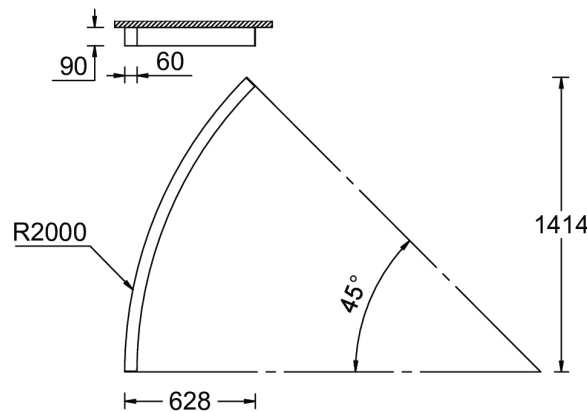

OULU 7 (OUL-80831)

Technical information

Material	Aluminium
Light source	192 LED
Power	26 W
Lumen	2615 - 2729 lm
Efficacy	101 - 105 lm/W
Driver option	Integral control gear for On/Off (-ND), DALI (-DA). Remote driver is included for 1-10V (-DI)

Driver	Constant current (CC)
Input voltage	220-240 V 50/60 Hz
Optic	0
Optic value	Opal
CCT / CRI	3000K CRI80, 4000K CRI80
Dimming type	On/Off, 1-10V, DALI

Product colours	Black, White, Matt Silver, Concrete - Urban, Softscape - Urban, Stone - Urban, Corten - Urban, Oak - Woodland, Walnut - Woodland, Pine - Woodland
Weight	4.2 kg
Operating temperature	-20 °C to 40 °C
Variants (1-10V, DALI)	Compatible with EN/ IEC 60598-2-22: Suitable for emergency installations as central supply, non-maintained (Z0)

OUL-80831