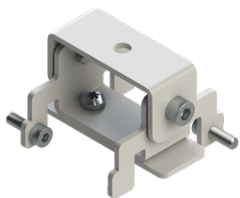

Accessories

Ceiling-mounting bracket (40 mm profile)
A81381