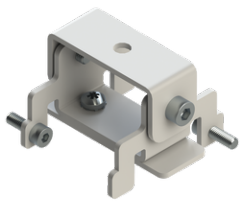

**OULU 7** (OUL-80834)

**Product description**

Down - 45° - R2000 - RGBW DMX

**Luminaire Structure**

- Die-cast aluminium end-caps and extruded aluminium bended profile with powder coating
- Multiple angles available
- Stainless steel fasteners in grade 316
- Steel brackets for ceiling down mounting option

SW01 - Oak - Woodland    SW02 - Walnut - Woodland    SW03 - Pine - Woodland

**OULU 7** (OUL-80834)

**Technical information**

<b>Material</b>	Aluminium	<b>Driver option</b>	Integral control gear	<b>Dimming type</b>	DMX, DMX/RDM
<b>Light source</b>	480 LED	<b>Driver</b>	Constant current (CC)	<b>Product colours</b>	Black, White, Matt Silver, Concrete - Urban, Softscape - Urban, Stone - Urban, Corten - Urban, Oak - Woodland, Walnut - Woodland, Pine - Woodland
<b>Power</b>	27 W	<b>Input voltage</b>	220-240 V 50/60 Hz	<b>Weight</b>	3.8 kg
<b>Lumen</b>	956 lm	<b>Optic</b>	0	<b>Operating temperature</b>	-20 °C to 40 °C
<b>Efficacy</b>	29 lm/W	<b>CCT / CRI</b>	RGBW40	<b>Variants (DMX/RDM)</b>	Compatible with EN/ IEC 60598-2-22: Suitable for emergency installations as central supply, non-maintained (Z0)

OUL-80834

**Accessories**

Ceiling-mounting bracket (40 mm profile)  
**A81381**

Continuous-coupler bracket  
**A81781**

Recessing box  
**A61051**

DMX Control System  
**Control-DMX**

**OULU 7** (OUL-80834)