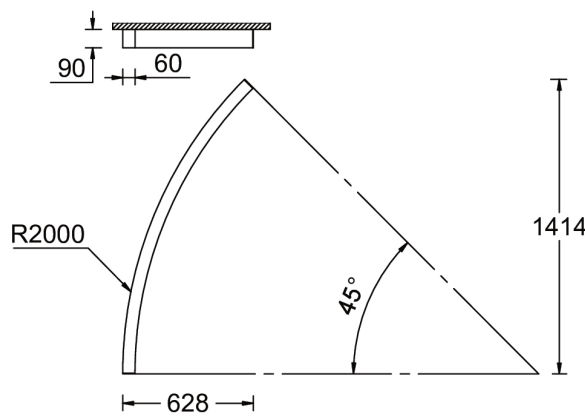

OULU 7 (OUL-80834)

Technical information

Material	Aluminium	Driver option	Integral control gear	Dimming type	DMX, DMX/RDM
Light source	480 LED	Driver	Constant current (CC)	Product colours	Black, White, Matt Silver, Concrete - Urban, Softscape - Urban, Stone - Urban, Corten - Urban, Oak - Woodland, Walnut - Woodland, Pine - Woodland
Power	27 W	Input voltage	220-240 V 50/60 Hz	Weight	3.8 kg
Lumen	956 lm	Optic	0	Operating temperature	-20 °C to 40 °C
Efficacy	29 lm/W	CCT / CRI	RGBW40	Variants (DMX/RDM)	Compatible with EN/ IEC 60598-2-22: Suitable for emergency installations as central supply, non-maintained (Z0)

OUL-80834