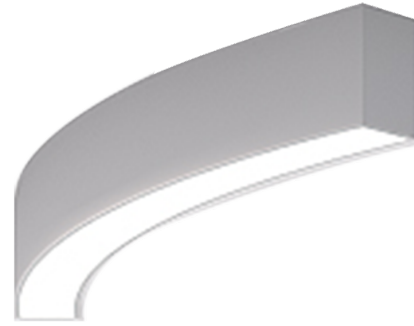

**OULU 7** (OUL-80834)

**Product description**

Down - 45° - R2000 - RGBW DMX

**Luminaire Structure**

- Die-cast aluminium end-caps and extruded aluminium bended profile with powder coating
- Multiple angles available
- Stainless steel fasteners in grade 316
- Steel brackets for ceiling down mounting option

- Opal PMMA diffuser (UGR <19) for glare control
- Up and down light distribution options
- Passive thermal management
- Integral control gear

- Remote driver is included for dimming type: 1-10V (-DI)
- Wireless control available through Bluetooth connection

**Optic**

0

**Product colour**

01 - Black (RAL 9011)    03 - White (RAL 9003)    05 - Matt Silver (RAL 9006)

**Special finishes upon request**

SU01 - Concrete - Urban    SU02 - Softscape - Urban    SU03 - Stone - Urban    SU04 - Corten - Urban