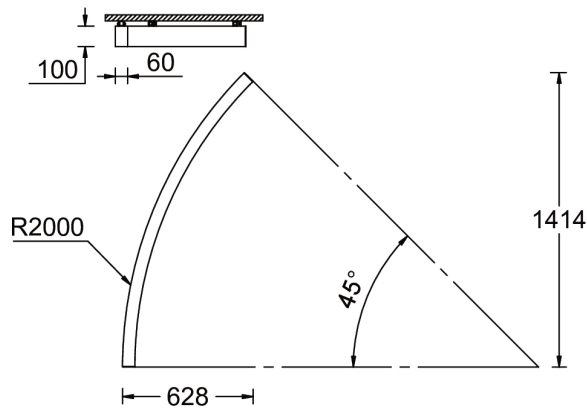

OULU 7 (OUL-80931)

Technical information

Material	Aluminium	Driver	Constant current (CC)	CCT / CRI	3000K CRI80, 4000K CRI80
Light source	192 & 192 LED	Input voltage	220-240 V 50/60 Hz	Dimming type	On/Off, 1-10V, DALI
Power	52 W	Optic	O	Product colours	Black, White, Matt Silver, Concrete - Urban, Softscape - Urban, Stone - Urban, Corten - Urban, Oak - Woodland, Walnut - Woodland, Pine - Woodland
Lumen	5229 - 5459 lm	Optic value	Opal		
Efficacy	101 - 105 lm/W	Optic (2nd)	O		
Driver option	Integral control gear for On/Off (-ND), DALI (-DA). Remote driver is included for 1-10V (-DI)	Optic (2nd) value	Opal	Weight	5.3 kg
				Operating temperature	-20 °C to 40 °C
				Variants (1-10V, DALI)	Compatible with EN/ IEC 60598-2-22: Suitable for emergency installations as central supply, non-maintained (Z0)

OUL-80931