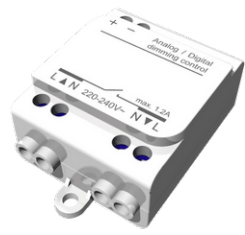

OULU 7 (OUL-80931)

Product description

Down (Optic) & Up (Optic 2nd) - 45° - R2000 - White light

Luminaire Structure

- Die-cast aluminium end-caps and extruded aluminium bended profile with powder coating
- Multiple angles available
- Stainless steel fasteners in grade 316
- Steel brackets for ceiling down mounting option

- Opal PMMA diffuser (UGR <19) for glare control
- Up and down light distribution options
- Passive thermal management
- Integral control gear

- Remote driver is included for dimming type: 1-10V (-DI)
- Wireless control available through Bluetooth connection

SW01 - Oak - Woodland SW02 - Walnut - Woodland SW03 - Pine - Woodland

OULU 7 (OUL-80931)

Technical information

| | | | | | |
|----------------------|---|--------------------------|-----------------------|-------------------------------|---|
| Material | Aluminium | Driver | Constant current (CC) | CCT / CRI | 3000K CRI80, 4000K CRI80 |
| Light source | 192 & 192 LED | Input voltage | 220-240 V 50/60 Hz | Dimming type | On/Off, 1-10V, DALI |
| Power | 52 W | Optic | O | Product colours | Black, White, Matt Silver, Concrete - Urban, Softscape - Urban, Stone - Urban, Corten - Urban, Oak - Woodland, Walnut - Woodland, Pine - Woodland |
| Lumen | 5229 - 5459 lm | Optic value | Opal | | |
| Efficacy | 101 - 105 lm/W | Optic (2nd) | O | | |
| Driver option | Integral control gear for On/Off (-ND), DALI (-DA). Remote driver is included for 1-10V (-DI) | Optic (2nd) value | Opal | Weight | 5.3 kg |
| | | | | Operating temperature | -20 °C to 40 °C |
| | | | | Variants (1-10V, DALI) | Compatible with EN/ IEC 60598-2-22: Suitable for emergency installations as central supply, non-maintained (Z0) |

OUL-80931

Accessories

Continuous-coupler bracket
A81781

Wireless bluetooth converter
A90291

Xpress wireless switch
A90591

DALI Control System
Control-DALI