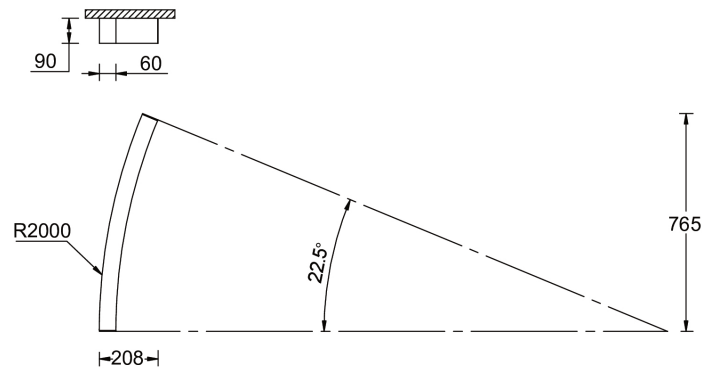

OULU 8 (OUL-81011)

Technical information

Material	Aluminium
Light source	96 LED
Power	13 W
Lumen	1266 - 1321 lm
Efficacy	97 - 102 lm/W
Driver option	Integral control gear for On/Off (-ND), DALI (-DA). Remote driver is included for 1-10V (-DI)

Driver	Constant current (CC)
Input voltage	220-240 V 50/60 Hz
Optic	0
Optic value	Opal
CCT / CRI	3000K CRI80, 4000K CRI80
Dimming type	On/Off, 1-10V, DALI

Product colours	Black, White, Matt Silver, Concrete - Urban, Softscape - Urban, Stone - Urban, Corten - Urban, Oak - Woodland, Walnut - Woodland, Pine - Woodland
Weight	2.3 kg
Operating temperature	-20 °C to 40 °C
Variants (On/Off, 1-10V, DALI)	Compatible with EN/ IEC 60598-2-22: Suitable for emergency installations as central supply, non-maintained (Z0)

OUL-81011