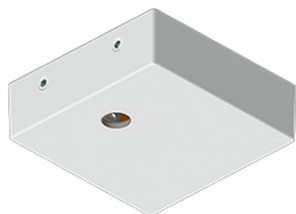

**OULU 9** (OUL-90031)

**Product description**

Down - 180° - R1000

microPrim™

**Luminaire Structure**

- Extruded aluminium bended profile with powder coating
- Passive thermal management
- Stainless steel fasteners in grade 304 with zinc flake coating (ZFC)
- Opal PMMA diffuser (UGR <19) for glare control
- Integral control gear for On/Off (-ND), DALI (-DA). Remote driver is included for 1-10V (-DI)
- Stainless steel, adjustable, suspension (1.5 m) complete with electrical wires in white for mounting
- Up and down light distribution options
- Wireless control available through Bluetooth connection
- Daylight and occupancy sensor options

**OULU 9 (OUL-90031)**

**Technical information**

<b>Material</b>	Aluminium
<b>Light source</b>	384 LED
<b>Power</b>	54 W
<b>Lumen</b>	5231 - 5460 lm
<b>Efficacy</b>	97 - 101 lm/W
<b>Driver option</b>	Integral control gear for On/Off (-ND), DALI (-DA). Remote driver is included for 1-10V (-DI)

OUL-90031

**OULU 9** (OUL-90031)**Accessory**

Continuous-coupler bracket  
**A81781**

Supply cable surface mounting  
box  
**A80981**

Wireless bluetooth converter  
**A90291**

Xpress wireless switch  
**A90591**