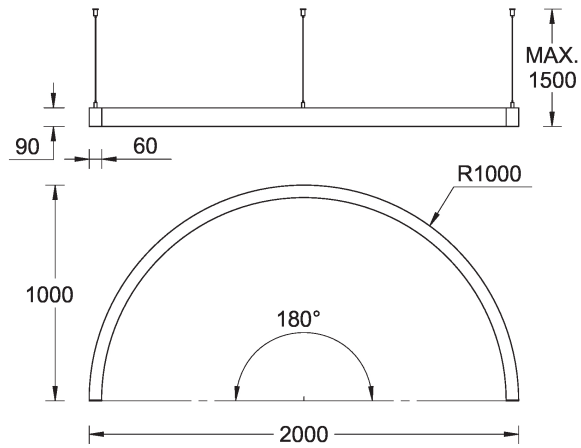

OULU 9 (OUL-90031)

Technical information

Material	Aluminium
Light source	384 LED
Power	54 W
Lumen	5231 - 5460 lm
Efficacy	97 - 101 lm/W
Driver option	Integral control gear for On/Off (-ND), DALI (-DA). Remote driver is included for 1-10V (-DI)

Driver	Constant current (CC)
Input voltage	220-240 V 50/60 Hz
Optic	0
Optic value	Opal
CCT / CRI	3000K CRI80, 4000K CRI80
Dimming type	On/Off, 1-10V, DALI

Product colours	Black, White, Matt Silver, Concrete - Urban, Softscape - Urban, Stone - Urban, Corten - Urban, Oak - Woodland, Walnut - Woodland, Pine - Woodland
Weight	8.0 kg
Operating temperature	-20 °C to 40 °C
Variants (On/Off, 1-10V, DALI)	Compatible with EN/ IEC 60598-2-22: Suitable for emergency installations as central supply, non-maintained (Z0)

OUL-90031