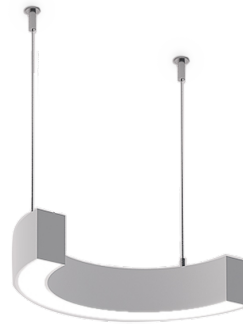

**OULU 9** (OUL-90101)**Product description**

Down (Optic) & Up (Optic 2nd) - 180° - R250

**Luminaire Structure**

- Integral control gear for On/Off (-ND), DALI (-DA).  
Remote driver is included for 1-10V (-DI)

**Optic**

0 / 0

**Product colour**

01 - Black (RAL 9011)

03 - White (RAL 9003)

05 - Matt Silver (RAL 9006)

**Special finishes upon request**

SU01 - Concrete - Urban