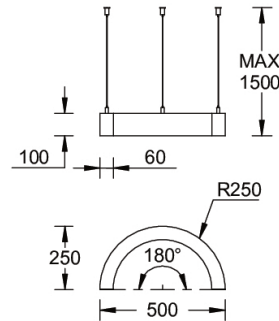

OULU 9 (OUL-90101)

Technical information

Material	Aluminium
Light source	96 LED
Power	26 W
Lumen	2492 - 2596 lm
Efficacy	96 - 100 lm/W
Driver option	Integral control gear for On/Off (-ND), DALI (-DA). Remote driver is included for 1-10V (-DI)

Driver	Constant current (CC)
Input voltage	220-240 V 50/60 Hz
Optic	O
Optic value	Opal
Optic (2nd)	O
Optic (2nd) value	Opal

CCT / CRI	3000K CRI80, 4000K CRI80
Dimming type	On/Off, 1-10V, DALI
Product colours	Black, White, Matt Silver, Concrete - Urban, Softscape - Urban, Stone - Urban, Corten - Urban, Oak - Woodland, Walnut - Woodland, Pine - Woodland
Weight	2.6 kg
Operating temperature	-20 °C to 40 °C
Variants (On/Off, 1-10V, DALI)	Compatible with EN/ IEC 60598-2-22: Suitable for emergency installations as central supply, non-maintained (Z0)

Oulu 250