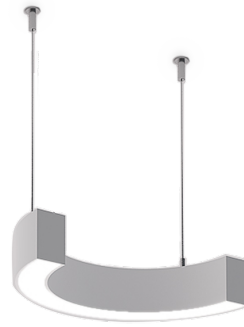

**OULU 9** (OUL-90132)

**Product description**

Down (Optic) & Up (Optic 2nd) - 180° - R1000 - TW

**Luminaire Structure**

- Extruded aluminium bended profile with powder coating
- Stainless steel fasteners in grade 316
- Stainless steel, adjustable, suspension (1.5 m) complete with electrical wires in white for mounting
- Opal PMMA diffuser (UGR <19) for glare control

**Optic**

0

**Product colour**

01 - Black (RAL 9011)    03 - White (RAL 9003)    05 - Matt Silver (RAL 9006)

**Special finishes upon request**

SU01 - Concrete - Urban    SU02 - Softscape - Urban    SU03 - Stone - Urban    SU04 - Corten - Urban

SW01 - Oak - Woodland    SW02 - Walnut - Woodland    SW03 - Pine - Woodland

**OULU 9** (OUL-90132)

**Technical information**

<b>Material</b>	Aluminium
<b>Light source</b>	768 LED
<b>Power</b>	108 W
<b>Lumen</b>	10920 lm
<b>Efficacy</b>	101 lm/W
<b>Driver option</b>	Integral control gear