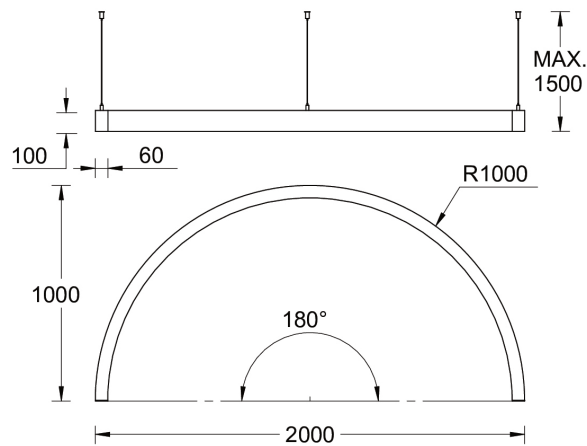

OULU 9 (OUL-90132)

Technical information

Material	Aluminium
Light source	768 LED
Power	108 W
Lumen	10920 lm
Efficacy	101 lm/W
Driver option	Integral control gear

Driver	Constant current (CC)
Input voltage	220-240 V 50/60 Hz
Optic	0
Optic value	Opal
CCT / CRI	TW (2700K - 6500K)
Dimming type	DALI

Product colours	Black, White, Matt Silver, Concrete - Urban, Softscape - Urban, Stone - Urban, Corten - Urban, Oak - Woodland, Walnut - Woodland, Pine - Woodland
Weight	9.3 kg
Operating temperature	-20 °C to 40 °C
Variants (DALI)	Compatible with EN/ IEC 60598-2-22: Suitable for emergency installations as central supply, non-maintained (Z0)

OUL-90132