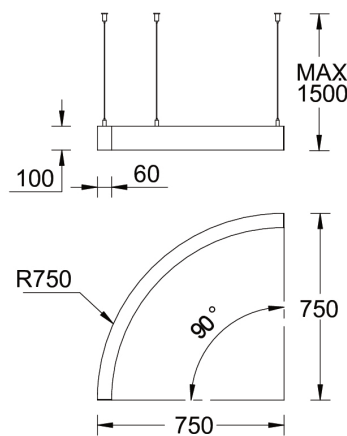

OULU 10 (OUL-90311)

Technical information

Material	Aluminium
Light source	144 LED
Power	37 W
Lumen	3851 - 4011 lm
Efficacy	104 - 108 lm/W
Driver option	Integral control gear for On/Off (-ND), DALI (-DA). Remote driver is included for 1-10V (-DI)

Driver	Constant current (CC)
Input voltage	220-240 V 50/60 Hz
Optic	O
Optic value	Opal
Optic (2nd)	O
Optic (2nd) value	Opal

CCT / CRI	3000K CRI80, 4000K CRI80
Dimming type	On/Off, 1-10V, DALI
Product colours	Black, White, Matt Silver, Concrete - Urban, Softscape - Urban, Stone - Urban, Corten - Urban, Oak - Woodland, Walnut - Woodland, Pine - Woodland
Weight	4.0 kg
Operating temperature	-20 °C to 40 °C
Variants (On/Off, 1-10V, DALI)	Compatible with EN/ IEC 60598-2-22: Suitable for emergency installations as central supply, non-maintained (Z0)

OUL-90311