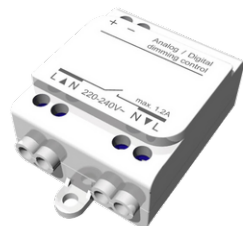

**OULU 10** (OUL-90311)

**Product description**

Down (Optic) & Up (Optic 2nd) - 90° - R750

**Luminaire Structure**

- Extruded aluminium bended profile with powder coating
- Stainless steel fasteners in grade 316
- Stainless steel, adjustable, suspension (1.5 m) complete with electrical wires in white for mounting
- Opal PMMA diffuser (UGR <19) for glare control

SW01 - Oak - Woodland    SW02 - Walnut - Woodland    SW03 - Pine - Woodland

**OULU 10 (OUL-90311)**

**Technical information**

<b>Material</b>	Aluminium
<b>Light source</b>	144 LED
<b>Power</b>	37 W
<b>Lumen</b>	3851 - 4011 lm
<b>Efficacy</b>	104 - 108 lm/W
<b>Driver option</b>	Integral control gear for On/Off (-ND), DALI (-DA). Remote driver is included for 1-10V (-DI)

<b>Driver</b>	Constant current (CC)
<b>Input voltage</b>	220-240 V 50/60 Hz
<b>Optic</b>	O
<b>Optic value</b>	Opal
<b>Optic (2nd)</b>	O
<b>Optic (2nd) value</b>	Opal

<b>CCT / CRI</b>	3000K CRI80, 4000K CRI80
<b>Dimming type</b>	On/Off, 1-10V, DALI
<b>Product colours</b>	Black, White, Matt Silver, Concrete - Urban, Softscape - Urban, Stone - Urban, Corten - Urban, Oak - Woodland, Walnut - Woodland, Pine - Woodland
<b>Weight</b>	4.0 kg
<b>Operating temperature</b>	-20 °C to 40 °C
<b>Variants (On/Off, 1-10V, DALI)</b>	Compatible with EN/ IEC 60598-2-22: Suitable for emergency installations as central supply, non-maintained (Z0)

OUL-90311

**Accessories**

Supply cable surface mounting box  
**A80981**

Wireless bluetooth converter  
**A90291**

Xpress wireless switch  
**A90591**

DALI Control System  
**Control-DALI**