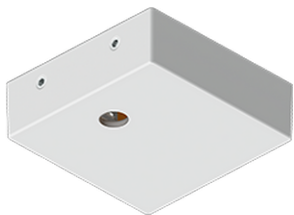

Accessories

Supply cable surface mounting box
A80981