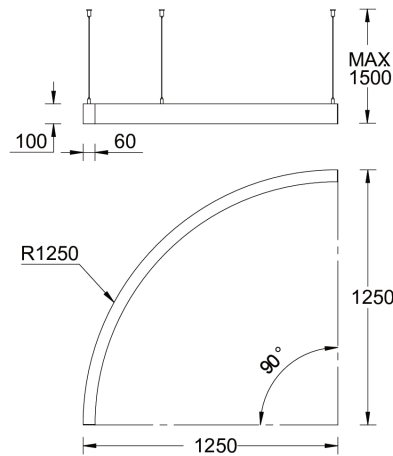

OULU 10 (OUL-90332)

Technical information

Material	Aluminium
Light source	480 LED
Power	66 W
Lumen	6828 lm
Efficacy	92 lm/W
Driver option	Remote driver (included)

Driver	Constant current (CC)
Input voltage	500 mA,
Optic	0
Optic value	Opal
CCT / CRI	TW (2700K - 6500K)
Dimming type	DALI

Product colours	Black, White, Matt Silver, Concrete - Urban, Softscape - Urban, Stone - Urban, Corten - Urban, Oak - Woodland, Walnut - Woodland, Pine - Woodland
Weight	5.7 kg
Operating temperature	-20 °C to 40 °C
Variants (DALI)	Compatible with EN/ IEC 60598-2-22: Suitable for emergency installations as central supply, non-maintained (Z0)

OUL-90332