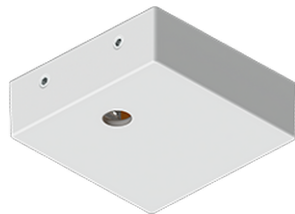

**OULU 10** (OUL-90332)

**Product description**

Down (Optic) & Up (Optic 2nd) - 90° - 1250x1250 mm - TW

**Luminaire Structure**

- Extruded aluminium bended profile with powder coating
- Stainless steel fasteners in grade 316
- Stainless steel, adjustable, suspension (1.5 m) complete with electrical wires in white for mounting
- Opal PMMA diffuser (UGR <19) for glare control

SW01 - Oak - Woodland    SW02 - Walnut - Woodland    SW03 - Pine - Woodland

**OULU 10 (OUL-90332)**

**Technical information**

<b>Material</b>	Aluminium
<b>Light source</b>	480 LED
<b>Power</b>	66 W
<b>Lumen</b>	6828 lm
<b>Efficacy</b>	92 lm/W
<b>Driver option</b>	Remote driver (included)

OUL-90332

**Accessories**

Continuous-coupler bracket  
**A81781**

Supply cable surface mounting box  
**A80981**

Wireless bluetooth converter  
**A90291**

Xpress wireless switch  
**A90591**

DALI Control System  
**Control-DALI**