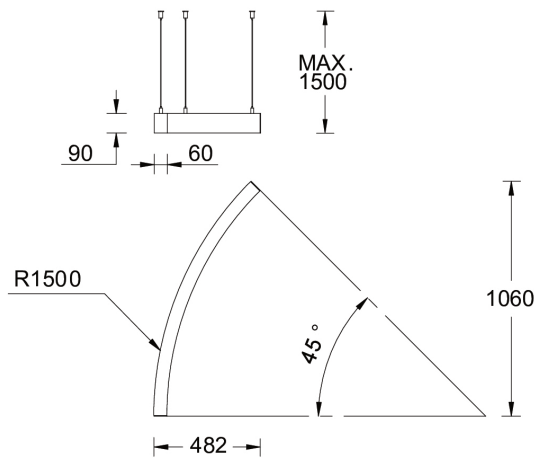

OULU 11 (OUL-90421)

Technical information

Material	Aluminium
Light source	144 LED
Power	18 W
Lumen	1663 - 1732 lm
Efficacy	92 - 96 lm/W
Driver option	Integral control gear for On/Off (-ND), DALI (-DA). Remote driver is included for 1-10V (-DI)

Driver	Constant current (CC)
Input voltage	220-240 V 50/60 Hz
Optic	0
Optic value	Opal
CCT / CRI	3000K CRI80, 4000K CRI80
Dimming type	On/Off, 1-10V, DALI

Product colours	Black, White, Matt Silver, Concrete - Urban, Softscape - Urban, Stone - Urban, Corten - Urban, Oak - Woodland, Walnut - Woodland, Pine - Woodland
Weight	3.4 kg
Operating temperature	-20 °C to 40 °C
Variants (On/Off, 1-10V, DALI)	Compatible with EN/ IEC 60598-2-22: Suitable for emergency installations as central supply, non-maintained (Z0)

OUL-90421