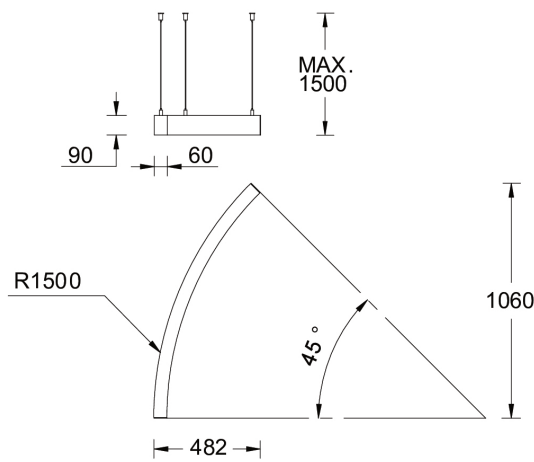

OULU 11 (OUL-90424)

Technical information

Material	Aluminium
Light source	384 LED
Power	27 W
Lumen	776 lm
Efficacy	30 lm/W

Driver option	Remote driver (included)
Driver	Constant current (CC)
Input voltage	200 mA,
Optic	0
CCT / CRI	RGBW40

Dimming type	DMX, DMX/RDM
Product colours	Black, White, Matt Silver, Concrete - Urban, Softscape - Urban, Stone - Urban, Corten - Urban, Oak - Woodland, Walnut - Woodland, Pine - Woodland
Weight	3.1 kg
Operating temperature	-20 °C to 40 °C
Variants (DMX/RDM)	Compatible with EN/ IEC 60598-2-22: Suitable for emergency installations as central supply, non-maintained (Z0)

OUL-90424