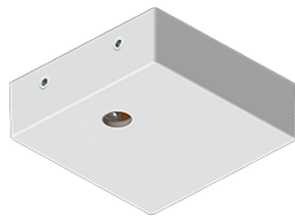

**OULU 11** (OUL-90424)

**Product description**

Down - 45° - R1500 - RGBW DMX

**Luminaire Structure**

- Extruded aluminium bended profile with powder coating
- Stainless steel fasteners in grade 316
- Stainless steel, adjustable, suspension (1.5 m) complete with electrical wires in white for mounting
- Opal PMMA diffuser (UGR <19) for glare control

SW01 - Oak - Woodland    SW02 - Walnut - Woodland    SW03 - Pine - Woodland

**OULU 11 (OUL-90424)**

**Technical information**

<b>Material</b>	Aluminium
<b>Light source</b>	384 LED
<b>Power</b>	27 W
<b>Lumen</b>	776 lm
<b>Efficacy</b>	30 lm/W

OUL-90424

**Accessories**

Continuous-coupler bracket  
**A81781**

Supply cable surface mounting box  
**A80981**

DMX Control System  
**Control-DMX**

DMX/RDM Control System  
**Control-DMX-RDM**