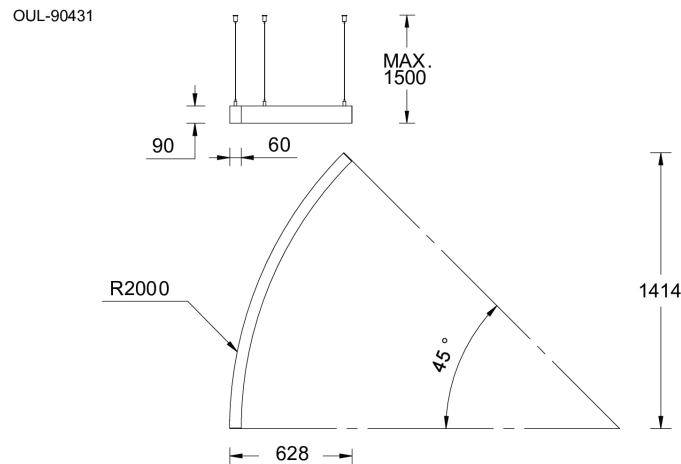

OULU 11 (OUL-90431)

Technical information

Material	Aluminium
Light source	192 LED
Power	26 W
Lumen	2615 - 2729 lm
Efficacy	101 - 105 lm/W
Driver option	Integral control gear for On/Off (-ND), DALI (-DA). Remote driver is included for 1-10V (-DI)

Driver	Constant current (CC)
Input voltage	220-240 V 50/60 Hz
Optic	0
Optic value	Opal
CCT / CRI	3000K CRI80, 4000K CRI80
Dimming type	On/Off, 1-10V, DALI

Product colours	Black, White, Matt Silver, Concrete - Urban, Softscape - Urban, Stone - Urban, Corten - Urban, Oak - Woodland, Walnut - Woodland, Pine - Woodland
Weight	4.4 kg
Operating temperature	-20 °C to 40 °C
Variants (1-10V, DALI)	Compatible with EN/ IEC 60598-2-22: Suitable for emergency installations as central supply, non-maintained (Z0)