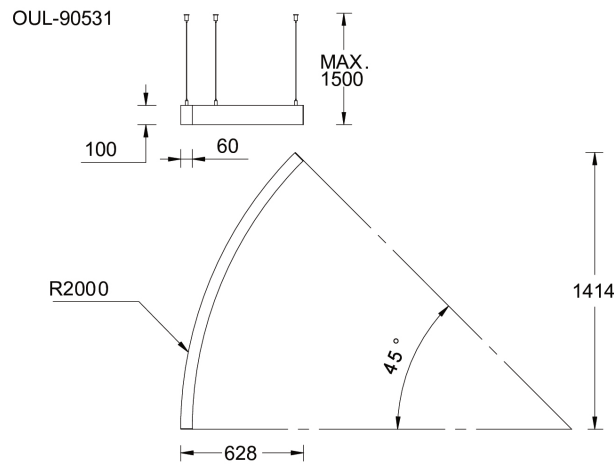

OULU 11 (OUL-90531)

Technical information

Material	Aluminium
Light source	192 LED
Power	52 W
Lumen	5228 - 5457 lm
Efficacy	101 - 105 lm/W
Driver option	Integral control gear for On/Off (-ND), DALI (-DA). Remote driver is included for 1-10V (-DI)

Driver	Constant current (CC)
Input voltage	220-240 V 50/60 Hz
Optic	0
Optic value	Opal
CCT / CRI	3000K CRI80, 4000K CRI80
Dimming type	On/Off, 1-10V, DALI

Product colours	Black, White, Matt Silver, Concrete - Urban, Softscape - Urban, Stone - Urban, Corten - Urban, Oak - Woodland, Walnut - Woodland, Pine - Woodland
Weight	5.3 kg
Operating temperature	-20 °C to 40 °C
Variants (1-10V, DALI)	Compatible with EN/ IEC 60598-2-22: Suitable for emergency installations as central supply, non-maintained (Z0)