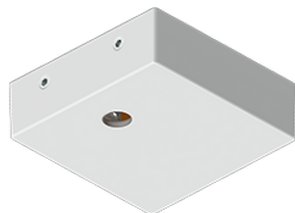

Supply cable surface mounting
box
A80981