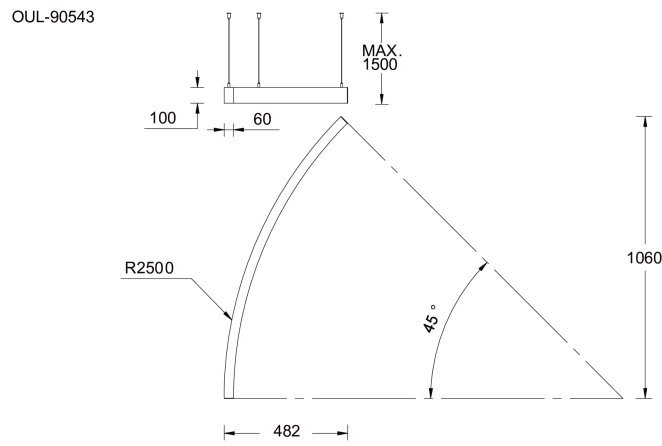

OULU 11 (OUL-90543)

Technical information

Material	Aluminium
Light source	688 & 688 LED
Power	74 W
Lumen	2390 lm
Efficacy	32 lm/W
Driver option	Remote driver (included)

Driver	Constant current (CC)
Input voltage	200 mA,
Optic	0
Optic value	Opal
CCT / CRI	RGBW40
Dimming type	Bluetooth

Product colours	Black, White, Matt Silver, Concrete - Urban, Softscape - Urban, Stone - Urban, Corten - Urban, Oak - Woodland, Walnut - Woodland, Pine - Woodland
Weight	5.8 kg
Operating temperature	-20 °C to 40 °C
Variants (Bluetooth)	Compatible with EN/ IEC 60598-2-22: Suitable for emergency installations as central supply, non-maintained (Z0)