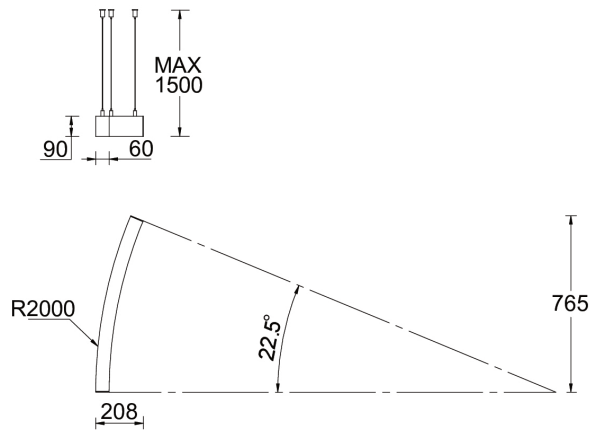

OULU 12 (OUL-90613)

Technical information

Material	Aluminium
Light source	240 LED
Power	13 W
Lumen	462 lm
Efficacy	36 lm/W
Driver option	Remote driver (included)

Driver	Constant current (CC)
Input voltage	200 mA,
Optic	O
Optic value	Opal
CCT / CRI	RGBW40
Dimming type	Bluetooth

Product colours	Black, White, Matt Silver, Concrete - Urban, Softscape - Urban, Stone - Urban, Corten - Urban, Oak - Woodland, Walnut - Woodland, Pine - Woodland
Weight	2.1 kg
Operating temperature	-20 °C to 40 °C
Variants (Bluetooth)	Compatible with EN/ IEC 60598-2-22: Suitable for emergency installations as central supply, non-maintained (Z0)

OUL-90613