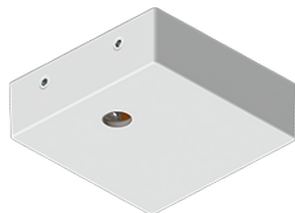

OULU 12 (OUL-90613)

Product description

Down - 22.5° - R2000 - RGBW

Luminaire Structure

- Extruded aluminium bended profile with powder coating
- Stainless steel fasteners in grade 316
- Stainless steel, adjustable, suspension (1.5 m) complete with electrical wires in white for mounting
- Opal PMMA diffuser (UGR <19) for glare control

OUL-90613

Accessories

Continuous-coupler bracket
A81781

Supply cable surface mounting
box
A80981

Xpress wireless switch
A90591

Nicolaudie - SLESA-U9
A60491

OULU 12 (OUL-90613)

Nicolaudie - SLESA-U11
A66891