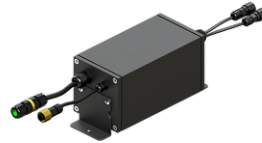

OULU 12 (OUL-90613)

Product description

Down - 22.5° - R2000 - RGBW

Luminaire Structure

- Extruded aluminium bended profile with powder coating
- Stainless steel fasteners in grade 316
- Stainless steel, adjustable, suspension (1.5 m) complete with electrical wires in white for mounting
- Opal PMMA diffuser (UGR <19) for glare control

Pharos - TPC touch screen &
EXT controller DMX and DALI 1
Universe
A64491

Pharos - POE Connect
A64591

Pharos - TPC touch screen &
LPC controller DMX 2 Universe
A64691

Pharos - RDM DMX Splitter
A64791

Pharos - CLOUD
A64991

Nicolaudie - STICK-KE2
A65091

Pharos - TPS Touch Panel
Station
A65191

Pharos - LPCX Lighting Playback
Controller X
A66991

Pharos - EDN 10
A65391

DMX splitter & amplifier within
an IP65 box
A63991

Nicolaudie - DINA-DR MICRO
DMX lighting controller & Power
adapter
A67291