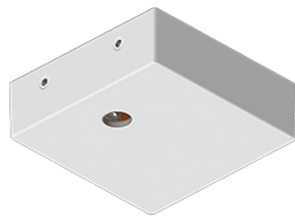

OULU 12 (OUL-90713)

Product description

Down (Optic) & Up (Optic 2nd) - 22.5° - R2000 - RGBW

Luminaire Structure

- Extruded aluminium bended profile with powder coating
- Stainless steel fasteners in grade 316
- Stainless steel, adjustable, suspension (1.5 m) complete with electrical wires in white for mounting
- Opal PMMA diffuser (UGR <19) for glare control

OUL-90713

Accessories

Continuous-coupler bracket
A81781

Supply cable surface mounting
box
A80981

Xpress wireless switch
A90591

Nicolaudie - SLESA-U9
A60491

OULU 12 (OUL-90713)

Nicolaudie - SLESA-U11
A66891