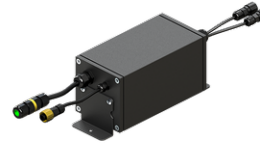

DMX splitter & amplifier within
an IP65 box
A63991