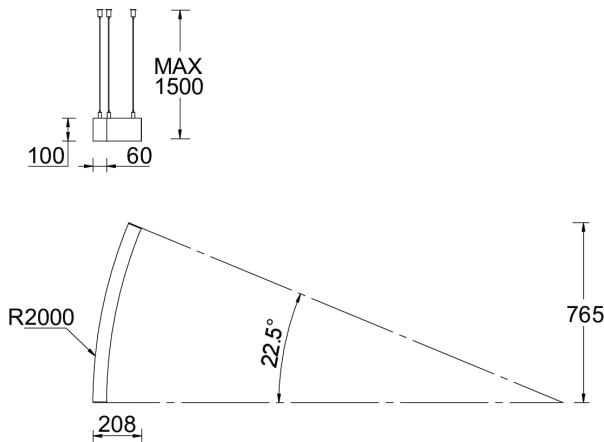

OULU 12 (OUL-90713)

Technical information

Material	Aluminium
Light source	240 & 240 LED
Power	26 W
Lumen	945 lm
Efficacy	36 lm/W
Driver option	Remote driver (included)

Driver	Constant current (CC)
Input voltage	200 mA,
Optic	0
Optic value	Opal
CCT / CRI	RGBW40
Dimming type	Bluetooth

Product colours	Black, White, Matt Silver, Concrete - Urban, Softscape - Urban, Stone - Urban, Corten - Urban, Oak - Woodland, Walnut - Woodland, Pine - Woodland
Weight	2.5 kg
Operating temperature	-20 °C to 40 °C
Variants (Bluetooth)	Compatible with EN/ IEC 60598-2-22: Suitable for emergency installations as central supply, non-maintained (Z0)

OUL-90713