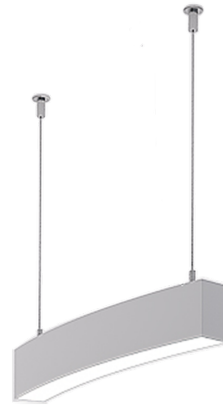

OULU 12 (OUL-90713)

Product description

Down (Optic) & Up (Optic 2nd) - 22.5° - R2000 - RGBW

Luminaire Structure

- Extruded aluminium bended profile with powder coating
- Stainless steel fasteners in grade 316
- Stainless steel, adjustable, suspension (1.5 m) complete with electrical wires in white for mounting
- Opal PMMA diffuser (UGR <19) for glare control