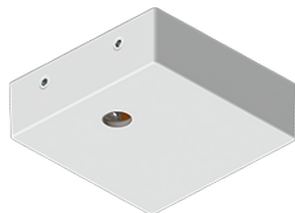

**OULU 12** (OUL-90723)

**Product description**

Down (Optic) & Up (Optic 2nd) - 22.5° - R2500 - RGBW

**Luminaire Structure**

- Extruded aluminium bended profile with powder coating
- Stainless steel fasteners in grade 316
- Stainless steel, adjustable, suspension (1.5 m) complete with electrical wires in white for mounting
- Opal PMMA diffuser (UGR <19) for glare control

OUL-90723

**Accessories**

Continuous-coupler bracket  
**A81781**

Supply cable surface mounting  
box  
**A80981**

Xpress wireless switch  
**A90591**

Nicolaudie - SLESA-U9  
**A60491**

**OULU 12 (OUL-90723)**