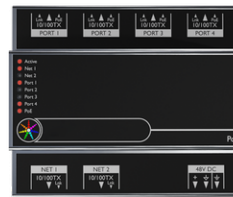

OUL-90723

OULU 12 (OUL-90723)

Accessory

Continuous-coupler bracket
A81781

Supply cable surface mounting box
A80981

Xpress wireless switch
A90591

SLESA-U9, DMX Controller 256 CH
A60491

SLESA-U11, DMX Controller 1024 CH
A66891

TPC (Touch Panel Controller) & EXT (Extension) 1 Universe
A64491

PoE Connect
A64591

TPC Touch Screen & LPC Controller DMX 2 Universe
A64691

DMX/RDM Splitter - 1 channel input, 4 channels output
A64791

Cloud Remote Management
A64991