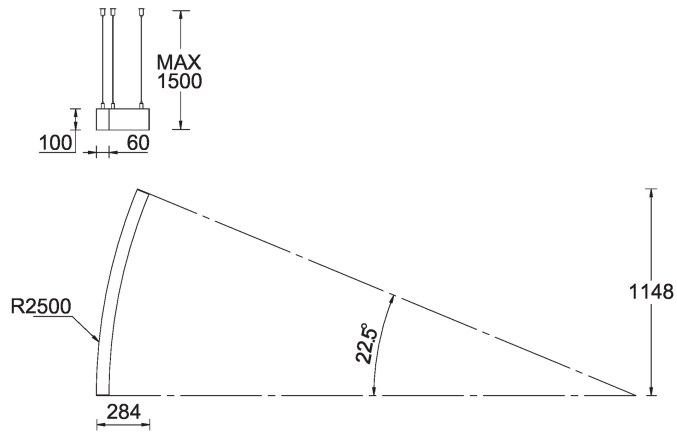

OULU 12 (OUL-90723)

Technical information

Material	Aluminium
Light source	344 & 344 LED
Power	38 W
Lumen	1151 lm
Efficacy	30 lm/W
Driver option	Remote driver (included)

Driver	Constant current (CC)
Input voltage	220-240 V 50/60 Hz
Optic	0
Optic value	Opal
CCT / CRI	RGBW40
Dimming type	Bluetooth

Product colours	Black, White, Matt Silver, Concrete - Urban, Softscape - Urban, Stone - Urban, Corten - Urban, Oak - Woodland, Walnut - Woodland, Pine - Woodland
Weight	3.1 kg
Operating temperature	-20 °C to 40 °C
Variants (Bluetooth)	Compatible with EN/ IEC 60598-2-22: Suitable for emergency installations as central supply, non-maintained (Z0)

OUL-90723