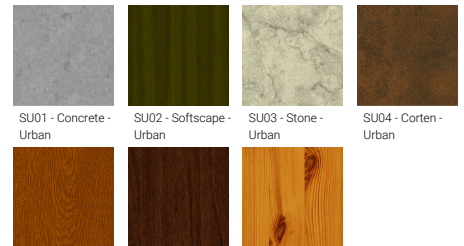

- Daylight and occupancy sensor options

Optic

0

Product colour

01 - Black (RAL 9011) 03 - White (RAL 9003) 05 - Matt Silver (RAL 9006)

Special finishes upon request

SU01 - Concrete - Urban SU02 - Softscape - Urban SU03 - Stone - Urban SU04 - Corten - Urban
SW01 - Oak - Woodland SW02 - Walnut - Woodland SW03 - Pine - Woodland