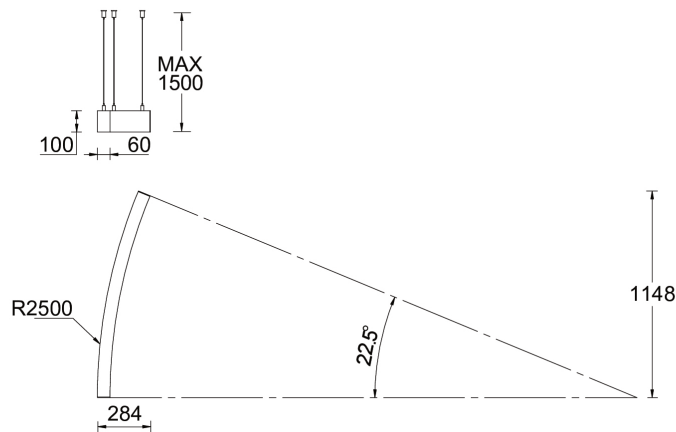

OULU 12 (OUL-90723)

Technical information

Material	Aluminium
Light source	344 & 344 LED
Power	38 W
Lumen	1151 lm
Efficacy	30 lm/W
Driver option	Remote driver (included)

Driver	Constant current (CC)
Input voltage	200 mA,
Optic	0
Optic value	Opal
CCT / CRI	RGBW40
Dimming type	Bluetooth

Product colours	Black, White, Matt Silver, Concrete - Urban, Softscape - Urban, Stone - Urban, Corten - Urban, Oak - Woodland, Walnut - Woodland, Pine - Woodland
Weight	3.1 kg
Operating temperature	-20 °C to 40 °C
Variants (Bluetooth)	Compatible with EN/ IEC 60598-2-22: Suitable for emergency installations as central supply, non-maintained (Z0)

OUL-90723