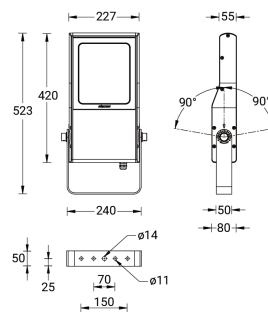

PITTSBURGH 1 (PIB-50004)

Technical information

Material	Aluminium	Driver	Constant current (CC)	Weight	5.5 kg
Light source	36 LED	Input voltage	220-240 V 50/60 Hz	Operating temperature	-20 °C to 35 °C
Power	40 W	Optic	N, M, W, VW, E	Cable	Three IP68 connectors supplied with 0.2 m of 3x1.0 sqmm outdoor cable and 2x0.2 m of 2x0.5 sqmm outdoor shielded cable
Lumen	1981 - 2535 lm	Optic value	9°, 16°, 33°, 64°, 43°x10°	Through wiring	Single cable entry, through wiring upon request
Efficacy	50 - 63 lm/W	CCT / CRI	RGBW30, RGBW40	Lens / Reflector / Optic	High-efficiency polycarbonate lens, Clear toughened glass
Driver option	Integral control gear	Dimming type	DMX/RDM		

PIB-50004