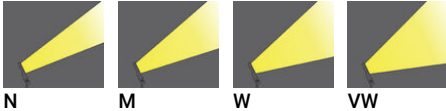

PITTSBURGH 1 (PIB-50004)**IP66****IK08****Product description**

Small - RGBW

**Luminaire Structure**

- Extruded aluminium housing
- Pre-treated before powder coating ensuring high corrosion resistance
- Galvanized steel arm mounted
- Thermal heat dissipation body
- Single cable entry, through wiring upon request

- Three IP68 connectors supplied with 0.2 m of 3x1.0 sqmm outdoor cable and 2x0.2 m of 2x0.5 sqmm outdoor shielded cable
- Stainless steel fasteners in grade 304 with zinc flake coating (ZFC)
- Durable silicone rubber gasket
- High-efficiency polycarbonate lens
- Clear toughened glass

- Integral control gear
- Surge protection 10kV

Optic

**E**

PITTSBURGH 1 (PIB-50004)

Technical information

Material	Aluminium	Driver	Constant current (CC)	Weight	5.5 kg
Light source	36 LED	Input voltage	220-240 V 50/60 Hz	Operating temperature	-20 °C to 35 °C
Power	40 W	Optic	N, M, W, VW, E	Cable	Three IP68 connectors supplied with 0.2 m of 3x1.0 sqmm outdoor cable and 2x0.2 m of 2x0.5 sqmm outdoor shielded cable
Lumen	1981 - 2535 lm	Optic value	9°, 16°, 33°, 64°, 43°x10°	Through wiring	Single cable entry, through wiring upon request
Efficacy	50 - 63 lm/W	CCT / CRI	RGBW30, RGBW40	Lens / Reflector / Optic	High-efficiency polycarbonate lens, Clear toughened glass
Driver option	Integral control gear	Dimming type	DMX/RDM		