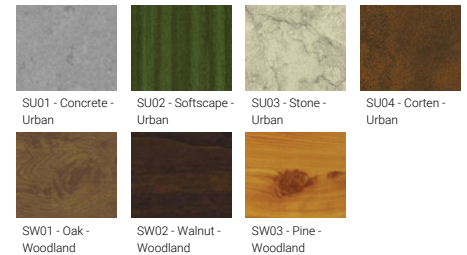

- Integral control gear
- Surge protection 10kV

Optic

Product colour

Special finishes upon request

PITTSBURGH 3 (PIB-50021) (Version 1)

Technical information

Material	Aluminium
Light source	3 x 36 LED
Power	121 W
Lumen	11439 - 18490 lm
Efficacy	95 - 153 lm/W
Driver option	Integral control gear
Driver	Constant current (CC)