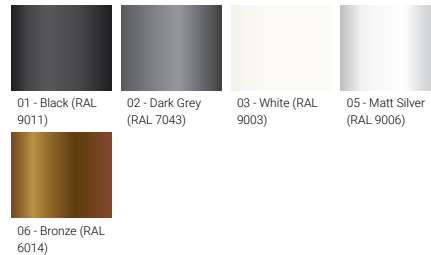

- Integral control gear
- Surge protection 10kV

Optic

Product colour

Special finishes upon request

PITTSBURGH 3 (PIB-50021) (Version 1)

Technical information

Material	Aluminium
Light source	3 x 36 LED
Power	121 W
Lumen	11439 - 18490 lm
Efficacy	95 - 153 lm/W
Driver option	Integral control gear
Driver	Constant current (CC)