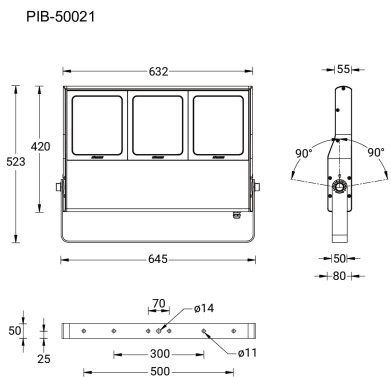

- Integral control gear
- Surge protection 10kV

Optic

Product colour

Special finishes upon request

PITTSBURGH 3 (PIB-50021) (Version 1)

Technical information

Material	Aluminium
Light source	3 x 36 LED
Power	121 W
Lumen	11439 - 18490 lm
Efficacy	95 - 153 lm/W
Driver option	Integral control gear
Driver	Constant current (CC)

Input voltage	220-240V 50/60Hz
Optic	VN, N, M, W, VW, EW, E, T1, T2, T3, T4, ME
Optic value	5°, 12°, 25°, 53°, 65°, 106°, 94°x25°, 145°x67°, 137°x40°, 132°x32°, 94°x64°, 124°x60°
CCT / CRI	3000K CRI80, 4000K CRI80
Bug	B1-U0-G1, B2-U0-G1, B2-U0-G2, B3-U0-G0, B3-U0-G2, B3-U0-G3, B4-U0-G1, B5-U0-G0, B5-U0-G1
CIE flux code n°3	100, 97, 98, 99
Dimming type	On/Off, 1-10V, DALI

Product colours	Black, Dark Grey, White, Matt Silver, Bronze, Concrete - Urban, Softscape - Urban, Stone - Urban, Corten - Urban, Oak - Woodland, Walnut - Woodland, Pine - Woodland
Weight	16 kg
Operating temperature	-20 °C to 50 °C
Cable	One IP68 connector supplied with 0.2 m of 3x1.0 sqmm outdoor cable
Through wiring	Single cable entry, through wiring upon request
Lens / Reflector / Optic	High-efficiency polycarbonate lens, Clear toughened glass
Variants (On/Off, 1-10V, DALI)	Compatible with EN/ IEC 60598-2-22: Suitable for emergency installations as central supply, non-maintained (ZO)