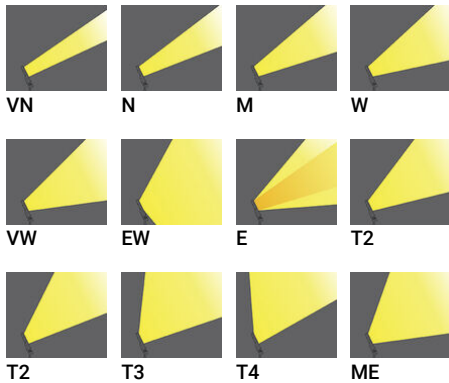

PITTSBURGH 3 (PIB-50021) (Version 1)

Product description

Large

Luminaire Structure

- Extruded aluminium housing
- Pre-treated before powder coating ensuring high corrosion resistance
- Galvanized steel arm mounted
- Thermal heat dissipation body
- Single cable entry, through wiring upon request

- Integral control gear
- Surge protection 10kV

Optic

Product colour

Special finishes upon request

PITTSBURGH 3 (PIB-50021) (Version 1)

Technical information

Material	Aluminium
Light source	3 x 36 LED
Power	121 W
Lumen	11439 - 18490 lm
Efficacy	95 - 153 lm/W
Driver option	Integral control gear
Driver	Constant current (CC)

Product colours	Black, Dark Grey, White, Matt Silver, Bronze, Concrete - Urban, Softscape - Urban, Stone - Urban, Corten - Urban, Oak - Woodland, Walnut - Woodland, Pine - Woodland
Weight	16 kg
Operating temperature	-20 °C to 50 °C
Cable	One IP68 connector supplied with 0.2 m of 3x1.0 sqmm outdoor cable
Through wiring	Single cable entry, through wiring upon request
Lens / Reflector / Optic	High-efficiency polycarbonate lens, Clear toughened glass
Variants (On/Off, 1-10V, DALI)	Compatible with EN/ IEC 60598-2-22: Suitable for emergency installations as central supply, non-maintained (ZO)